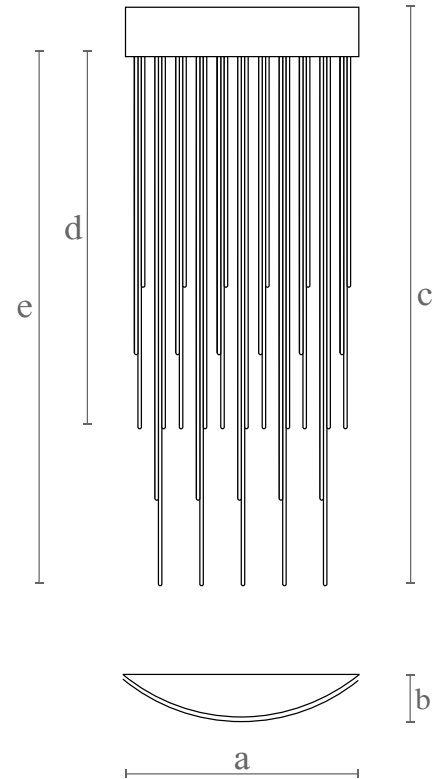

WALL LAMP

Measures

length (a): 40 cm | 16 inches
width (b): 22 cm | 9 inches
height (c): 85 cm | 34 inches

Glasses (18 u.)

height short glasses (d): 30 cm | 12 inches
height large glasses (e): 50 cm | 20 inches

Lighting:

LED strip
14 w/m
1320 Lm/m
3000 °

Curved wall lamp handmade in brass and glass with the technique of lost wax as the ancient sculptures were made, and using pure materials such as glass. Transparent, custom-made glass drops represent the purity of feelings.