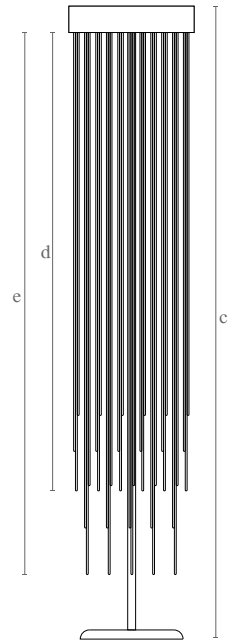

HE037 FLOOR LAMP
WHITE ROMANCE
COLLECTION

Measures

length (a): 36 cm | 14 inches
width (b): 36 cm | 14 inches
height (c): 170 cm | 67 inches

Glasses (38 u.)

height short glasses (d): 130 cm | 51 inches
height large glasses (e): 150 cm | 59 inches

Lighting:

LED strip
14 w/m
1320 Lm/m
3000 °

Floor lamp in round shape handmade in brass and glass with the technique of lost wax as the ancient sculptures were made, and using pure materials such as glass. Transparent, custom-made glass drops represent the purity of feelings.

The combination of glass and brass can be seen as a white romance, beautiful, bright, as a love that can be enjoyed in the light of day. The sensitivity of true feelings. This piece transports us to what it would be to live a "White Romance", a pure and healthy love through which light can pass and whose feelings emerge and are shown in the most sincere golden light.