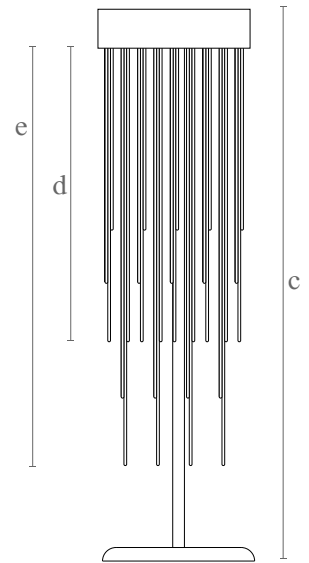

HE036 TABLE LAMP
White Romance
Collection

Measures
length (a): 23 cm | 9 inches
width (b): 23 cm | 9 inches
height (c): 70 cm | 27 inches

Glasses (24 u.)
height short glasses (d): 30 cm | 12 inches
height large glasses (e): 50 cm | 20 inches

Lighting:
LED strip
14 w/m
1320 Lm/m
3000 °

The combination of glass and brass can be seen as a white romance, beautiful, bright, as a love that can be enjoyed in the light of day. The sensitivity of true feelings.