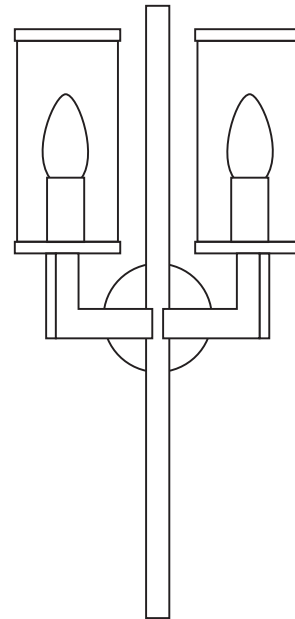

CRACKED GLASS WALL LAMP
80018

WALL LAMP:
length (a): 24 cm | 10 inches
height (b): 48 cm | 19 inches
width (c): 14 cm | 6 inches
Lighting:
2 BULBS E-14

Highly decorative twin wall lamp made of steel with a semi-matte gold bath finish.

The wall lamp is simple yet sober and versatile so that each space becomes elegant, but there is something special about it, a magic that hides in the glass, handcrafted with the technique of cracking.

The apparent fragility of cracking is a decorative element that, together with the elegance of the firm decorated steel tube in gold takes the piece to a higher level in terms of decoration.

This item is available in customised form on request.