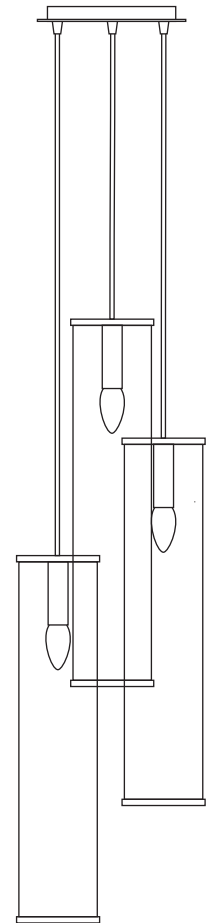

CRACKED GLASS 3 LIGHTS PENDANT LAMP
80014

3 LIGHTS PENDANT LAMP

diam. (a): 11 cm | 4 inches
height (c): 50 cm | 20 inches

Lighting:
3 BULBS E-14

This triple pendant lamp is made of steel with finish in semi-matte gold bath.