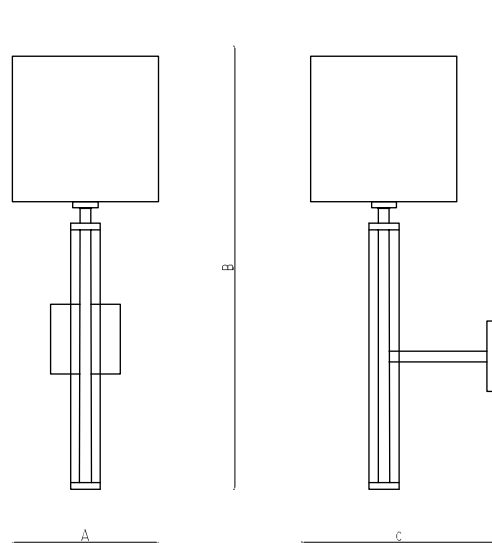

**MAGIC TUBE WALL
SCONCE 80008**

WALL LAMP

A: Ø25 CM / Ø10 INCHES
B: 72,5 CM / 28.5 INCHES
C: 33 CM / 13 INCHES

E27 lamp golder

Wall sconce made of steel with semi-matte gold bath finish.

This piece is unique on its own, natural and original at the same time. The interesting combination of the dominant glass tube with the traditional shade makes this piece look traditional but extremely modern and innovative at the same time.