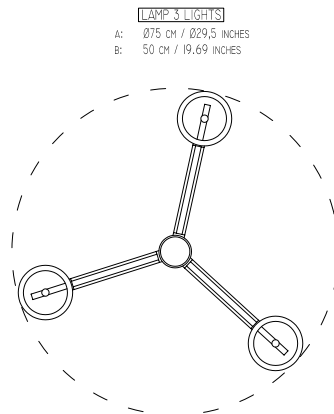

Lighting:

3 BULBS E-27
3 x 420 w.
3 x 345 lm.
3 x 2700 °K

Lighting:
5 BULBS E-27
5 x 420 w.
5 x 345 lm.
5 x 2700 °K

This three-light pendant lamp (also 5-light option) is made from steel and finished with a semi-matte gold finish. Unique on its own, but also with a natural feel.