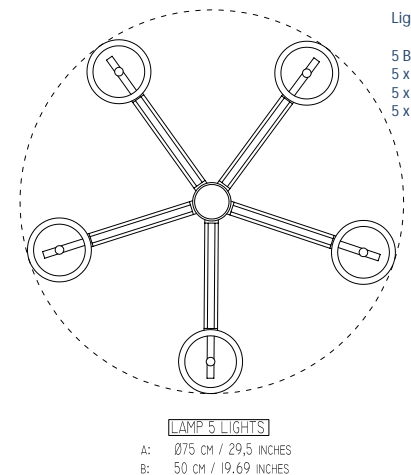

Lighting:

3 BULBS E-27
3 x 420 w.
3 x 345 lm.
3 x 2700 °K

Lighting:
5 BULBS E-27
5 x 420 w.
5 x 345 lm.
5 x 2700 °K

This three-light pendant lamp (also 5-light option) is made from steel and finished with a semi-matte gold finish. Unique on its own, but also with a natural feel.