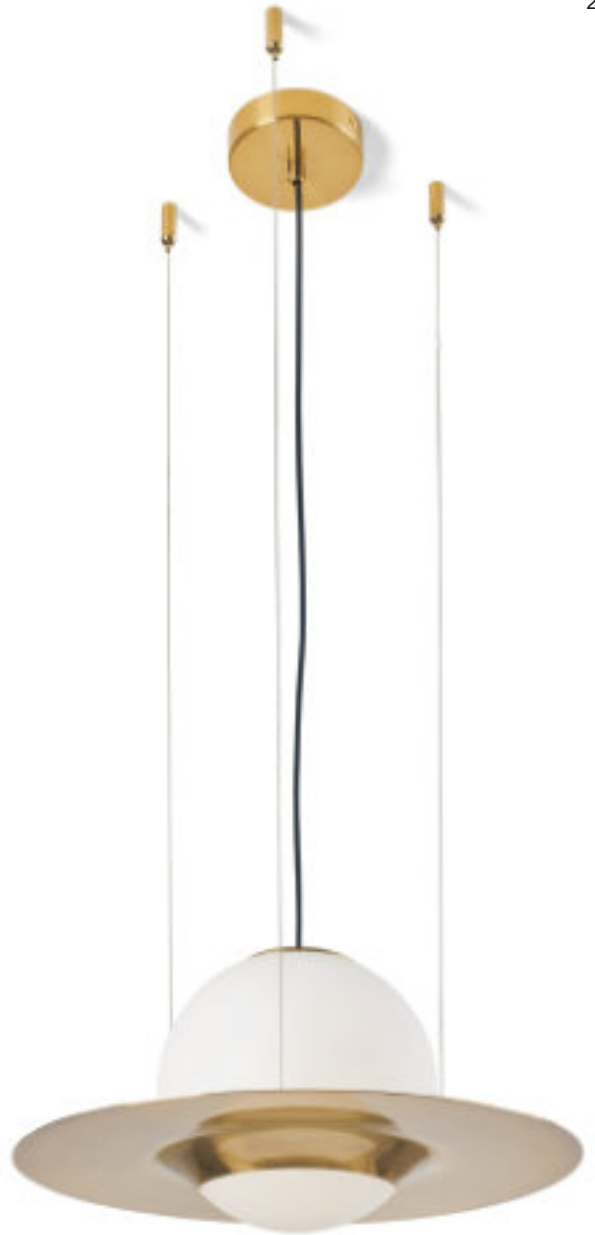

A modern interior scene featuring a teal tufted ottoman, a white and gold pendant lamp, and a teal wall panel with the word 'HAT' written on it. The ottoman is a low, rounded, tufted piece of furniture with a gold-colored metal base. The pendant lamp is a white, dome-shaped fixture with a gold-colored metal base. The wall panel is a large, rectangular teal panel. The background wall is a light blue color with vertical wood paneling. A cactus is visible on the left side of the frame.

HAT

Sospensione in vetro soffiato
bianco latte diametro cm 25.
Montatura in ottone spazzolato
diametro cm 50.
Cavo di alimentazione nero e
rosone in ottone spazzolato.
Cavi di acciaio di cm 120.

Pendant light in milky white
blown glass, measuring 25 cm
in diameter. Brushed brass body,
measuring 50 cm in diameter.
Black cable and brushed brass
canopy. 120 cm steel cables.

Kugelpendelleuchte aus
geblasenem Glas in Milchweiß,
Durchmesser 25 cm.
Fassungsstruktur aus
gebürstetem Messing,
Durchmesser 50 cm.
Stromkabel in Schwarz und
Baldachin aus gebürstetem
Messing. Stromkabel transparent,
120 cm.