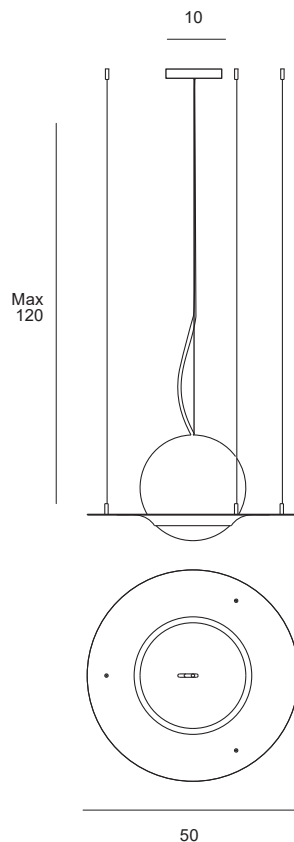

A modern interior scene featuring a teal tufted ottoman, a white and gold pendant lamp, and a teal wall panel with the word 'HAT' written on it. The ottoman is a low, rounded, tufted piece of furniture with a gold-colored metal base. The pendant lamp is a white, dome-shaped fixture with a gold-colored metal base. The wall panel is a large, rectangular teal panel. The background wall is a light blue color with vertical wood paneling. A cactus is visible on the left side of the frame.

HAT

Sospensione in vetro soffiato
bianco latte diametro cm 25.
Montatura in ottone spazzolato
diametro cm 50.
Cavo di alimentazione nero e
rosone in ottone spazzolato.
Cavi di acciaio di cm 120.

Pendant light in milky white
blown glass, measuring 25 cm
in diameter. Brushed brass body,
measuring 50 cm in diameter.
Black cable and brushed brass
canopy. 120 cm steel cables.

Kugelpendelleuchte aus
geblasenem Glas in Milchweiß,
Durchmesser 25 cm.
Fassungsstruktur aus
gebürstetem Messing,
Durchmesser 50 cm.
Stromkabel in Schwarz und
Baldachin aus gebürstetem
Messing. Stromkabel transparent,
120 cm.