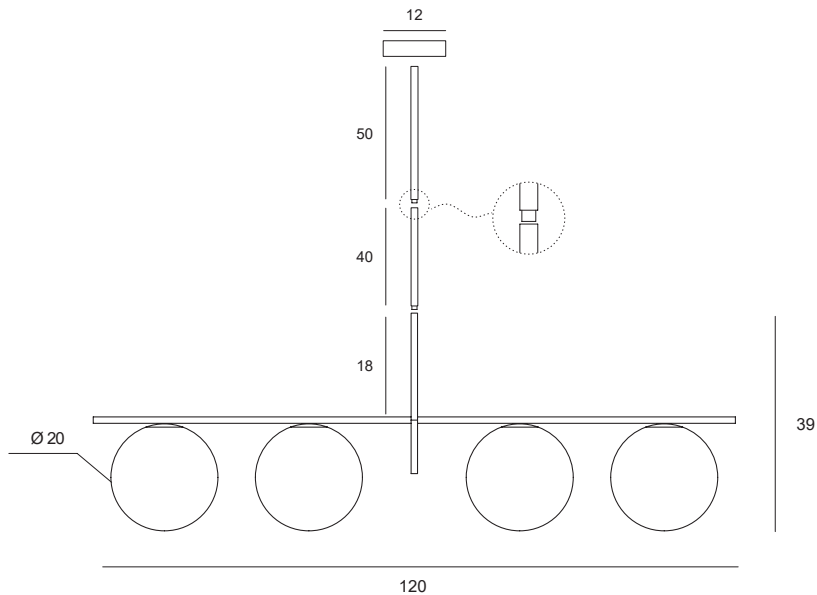

JUGEN

Four lights pendant in milky white blown glass, measuring 20 cm in diameter. Black painted and brushed brass finish body. Brushed brass canopy.

Source

E27

Power

4 x max 40w

1744.64

www.sforzinilluminazione.com