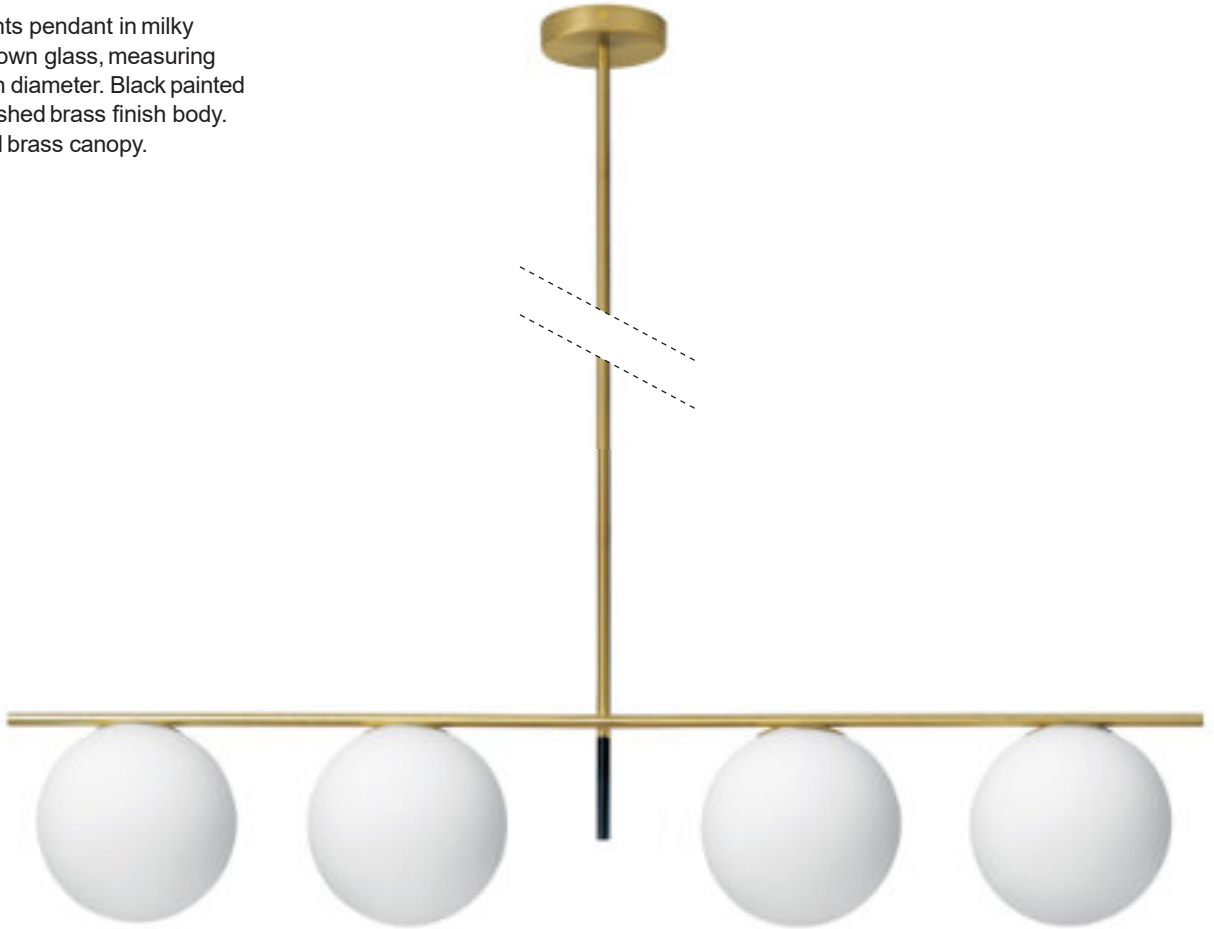

JUGEN

Four lights pendant in milky white blown glass, measuring 20 cm in diameter. Black painted and brushed brass finish body. Brushed brass canopy.

Source

E27

Power

4 x max 40w

1744.64

www.sforzinilluminazione.com