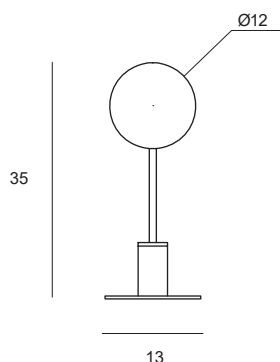

Lampada da tavolo a 1 luce in vetro borosilicato trasparente esterno e satinato interno, diametro 12 cm.

Montatura in metallo verniciato nero con particolare in oro spazzolato.  
Cavo trasparente dotato di dimmer.

Single-light table lamp in borosilicate glass, clear on the outside with frosted finish on the inside, diameter 12 cm.

Black painted metal body with detail in brushed gold finish.

Clear cable, equipped with dimmer switch.

# COSMO

DESIGN BY :  
DAVIDE NEGRI

1744.171

Source

G9

Power

1 x max 40w

Type