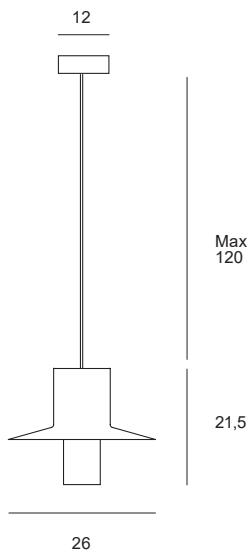

Pendant light
in powder coated metal:
light green finish
on the outside, white on the inside,
measuring 19 cm in diameter.
Canopy in brushed brass stem
and 120 cm cables.

Source

E27

Power

1 x max 40w

Type

Led - Fluorescent - Halogen

1744.156

Lampada a sospensione
in metallo verniciato a
polvere: colore esterno lilla,
interno bianco, diametro
17,5 cm. Rosone in ottone
spazzolato e cavo di
alimentazione altezza
120 cm.

Pendant light in powder
coated metal: lilla finish on
the outside, white on the
inside, measuring 17,5 cm in
diameter. Canopy in brushed
brass stem and 120 cm
cables.

Pendelleuchte aus
pulverbeschichtetem Metall,
außen Lila, innen Weiß,
Durchmesser 17,5 cm.
Baldachin aus gebürstetem
Messing. Stromkabel 120 cm.

LOLLIPOP

Source

E27

Power

1 x max 40w

1744.157

Lampada a sospensione
in metallo verniciato a
polvere: colore esterno oro
spazzolato interno bianco,
diametro 26 cm. Rosone in
ottone spazzolato e cavo di
alimentazione altezza 120 cm.

Pendant light in powder coated
metal: brushed gold finish on
the outside, white on the inside,
measuring 26 cm in diameter.
Canopy in brushed brass stem
and 120 cm cables.

Pendelleuchte aus
pulverbeschichtetem Metall,
außen goldfarben, innen Weiß,
Durchmesser 26 cm. Baldachin
aus gebürstetem Messing.
Stromkabel 120 cm.