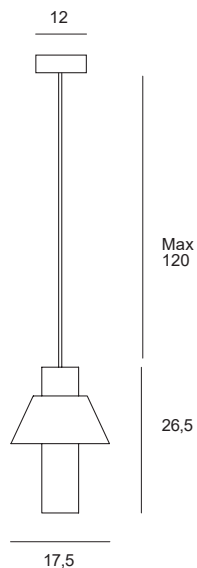

Pendant light
in powder coated metal:
light green finish
on the outside, white on the inside,
measuring 19 cm in diameter.
Canopy in brushed brass stem
and 120 cm cables.

Source

E27

Power

1 x max 40w

Type

Led - Fluorescent - Halogen

1744.156

Lampada a sospensione
in metallo verniciato a
polvere: colore esterno lilla,
interno bianco, diametro
17,5 cm. Rosone in ottone
spazzolato e cavo di
alimentazione altezza
120 cm.

Pendant light in powder
coated metal: lilla finish on
the outside, white on the
inside, measuring 17,5 cm in
diameter. Canopy in brushed
brass stem and 120 cm
cables.

Pendelleuchte aus
pulverbeschichtetem Metall,
außen Lila, innen Weiß,
Durchmesser 17,5 cm.
Baldachin aus gebürstetem
Messing. Stromkabel 120 cm.

LOLLIPOP

Source

E27

Power

1 x max 40w

1744.157

Lampada a sospensione
in metallo verniciato a
polvere: colore esterno oro
spazzolato interno bianco,
diametro 26 cm. Rosone in
ottone spazzolato e cavo di
alimentazione altezza 120 cm.

Pendant light in powder coated
metal: brushed gold finish on
the outside, white on the inside,
measuring 26 cm in diameter.
Canopy in brushed brass stem
and 120 cm cables.

Pendelleuchte aus
pulverbeschichtetem Metall,
außen goldfarben, innen Weiß,
Durchmesser 26 cm. Baldachin
aus gebürstetem Messing.
Stromkabel 120 cm.