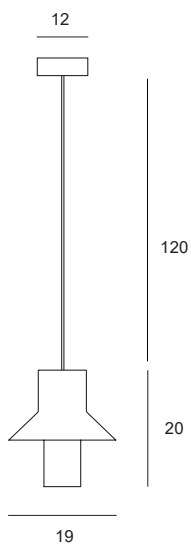

LOLLIPOP

DESIGN BY :
DAVIDE NEGRI

Lampada a sospensione
in metallo verniciato
a polvere: colore esterno
verde chiaro, interno bianco,
diametro 19 cm.
Rosone in ottone spazzolato
e cavo di alimentazione
altezza 120 cm.

Pendant light
in powder coated metal:
light green finish
on the outside, white on the inside,
measuring 19 cm in diameter.
Canopy in brushed brass stem
and 120 cm cables.

Source

E27

Power

1 x max 40w

Type

Led - Fluorescent - Halogen

1744.156

Lampada a sospensione
in metallo verniciato a
polvere: colore esterno lilla,
interno bianco, diametro
17,5 cm. Rosone in ottone
spazzolato e cavo di
alimentazione altezza
120 cm.

Pendant light in powder
coated metal: lilla finish on
the outside, white on the
inside, measuring 17,5 cm in
diameter. Canopy in brushed
brass stem and 120 cm
cables.

Pendant light in powder coated
metal: brushed gold finish on
the outside, white on the inside,
measuring 26 cm in diameter.
Canopy in brushed brass stem
and 120 cm cables.

Pendelleuchte aus
pulverbeschichtetem Metall,
außen goldfarben, innen Weiß,
Durchmesser 26 cm. Baldachin
aus gebürstetem Messing.
Stromkabel 120 cm.