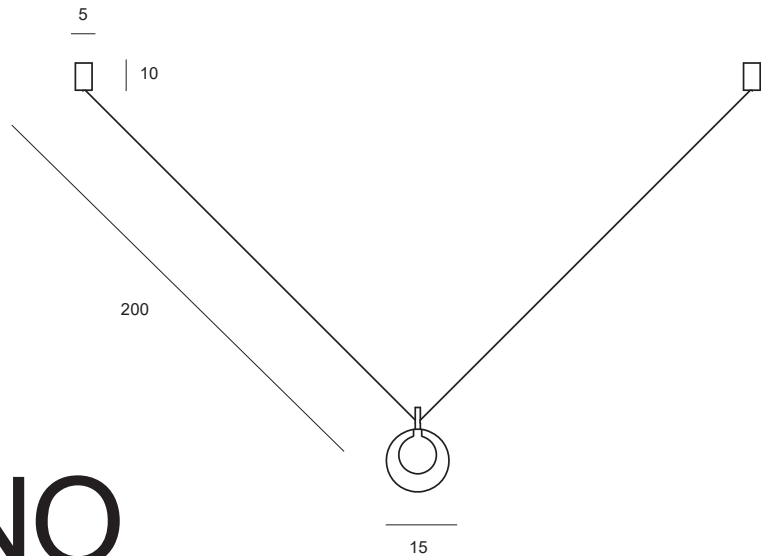

# ALADINO

Pendant light in borosilicate glass, clear on the outside with frosted finish on the inside, diameter 15 cm, cable length 200 cm. Canopy and metallic parts in brushed gold finish. The system allows the power supply to be connected to any canopy.

Source

G9

Power

1 x max 40w

WINNER

1744.139

Sospensione in vetro borosilicato trasparente esterno e satinato interno, diametro 15 cm, altezza cavo cm 200. Rosone e parti metalliche in oro spazzolato. Il sistema ha la possibilità di prendere l'alimentazione in qualsiasi rosone.

Pendant light in borosilicate glass, clear on the outside with frosted finish on the inside, diameter 15 cm, cable length 200 cm. Canopy and metallic parts in brushed gold finish. The system allows the power supply to be connected to any canopy.

Kugelpendelleuchte aus Borosilikatglas, Kugelglas außen transparent, innen satiniert, Durchmesser 15 cm, Stromkabellänge 200 cm. Baldachin und alle Metallteile sind goldfarben gebürstet. Die Leuchte hat eine Stromzufuhr von beiden Baldachinen aus.