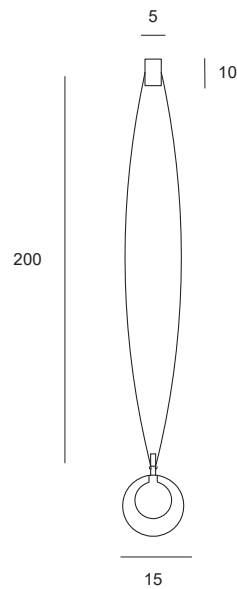

# ALADINO

Pendant light in borosilicate glass, clear on the outside with frosted finish on the inside, diameter 15 cm, cable length 200 cm. Canopy and metallic parts in brushed gold finish. The system allows the power supply to be connected to any canopy.

Source

G9

Power

1 x max 40w

WINNER

1744.139

Sospensione in vetro borosilicato trasparente esterno e satinato interno, diametro 15 cm, altezza cavo cm 200. Rosone e parti metalliche in oro spazzolato. Il sistema ha la possibilità di prendere l'alimentazione in qualsiasi rosone.

Pendant light in borosilicate glass, clear on the outside with frosted finish on the inside, diameter 15 cm, cable length 200 cm. Canopy and metallic parts in brushed gold finish. The system allows the power supply to be connected to any canopy.

Kugelpendelleuchte aus Borosilikatglas, Kugelglas außen transparent, innen satiniert, Durchmesser 15 cm, Stromkabellänge 200 cm. Baldachin und alle Metallteile sind goldfarben gebürstet. Die Leuchte hat eine Stromzufuhr von beiden Baldachinen aus.