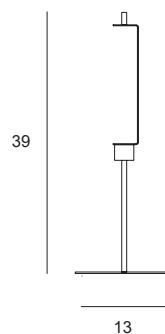

1744.M.134

VETRO/GLASS/GLAS

BASE/BASE/BASIS