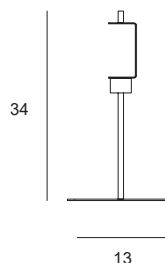

1744.M.136

VETRO/GLASS/GLAS

BASE/BASE/BASIS