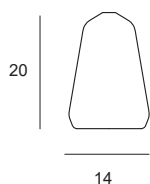

X-RAY

KIT PER LAMPADE DA TAVOLO

KIT FOR TABLE LAMP

KIT FÜR TISCHLAMPEN

Vetro (disponibile in 3 forme diverse) + Base in oro spazzolato

Glass (available in 3 different shapes) + Base in brushed gold

Glas (in 3 verschiedenen Formen erhältlich) + Basis aus gebürstetem Gold

VETRO/GLASS/GLAS

BASE/BASE/BASIS

1744.V.120

1744.V.130

1744.M.134

VETRO/GLASS/GLAS

BASE/BASE/BASIS

1744.V.118

1744.V.129

1744.M.136

VETRO/GLASS/GLAS

BASE/BASE/BASIS

1744.V.119

1744.V.128

1744.M.135