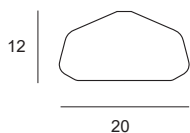

1744.M.128

VETRO/GLASS/GLAS