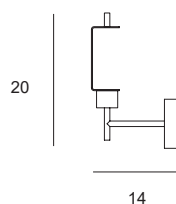

1744.V.118

1744.V.129

ATTACCO/MOUNT/WANDLAMPEN