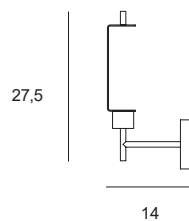

1744.V.128

ATTACCO/MOUNT/WANDLAMPEN