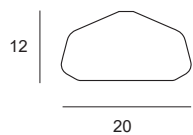

1744.M.128

VETRO/GLASS/GLAS