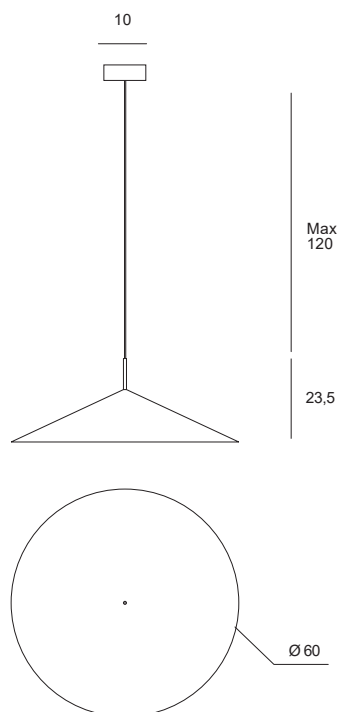

Lampada a sospensione
in metallo verniciato a polvere:
colore esterno nero soft touch,
interno bianco, diametro 26,5 cm.
Stelo in ottone spazzolato e cavi di
alimentazione altezza 120 cm.

Pendant light in powder coated
metal: soft touch black finish on
the outside, white on the inside,
measuring 26.5 cm in diameter.
Brushed brass stem and 120 cm
cables.

Lampada a sospensione
in metallo verniciato a
polvere: colore esterno nero
soft touch, interno bianco,
diametro 20 cm. Stelo in
ottone spazzolato e cavi di
alimentazione altezza 120
cm.

Pendant light in powder
coated metal: soft touch
black finish
on the outside, white on the
inside, measuring 20 cm in
diameter. Brushed brass
stem and 120 cm cables.

Pendelleuchte aus
pulverbeschichtetem Metall.
Außen Soft-Touch-Schwarz,
innen Weiß, Durchmesser
20 cm. Pendelrohr aus
gebürstetem Messing und
Stromkabel 120 cm.

SAMOI

1744.110

Source

E27

Power

1 x max 40w

Lampada a sospensione
in metallo verniciato a polvere:
colore esterno nero soft touch,
interno bianco, diametro 60 cm.
Stelo in ottone spazzolato e cavi di
alimentazione altezza 120 cm.

Pendant light in powder coated
metal: soft touch black finish on
the outside, white on the inside,
measuring 60 cm in diameter.
Brushed brass stem and 120 cm
cables.

Pendelleuchte aus
pulverbeschichtetem Metall.
Außen Soft-Touch-Schwarz,
innen Weiß, Durchmesser 60 cm.
Pendelrohr aus gebürstetem
Messing und Stromkabel 120 cm.