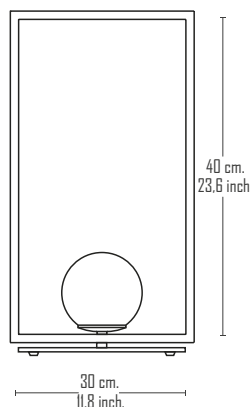

WINDOW /T
50002

Window /T

Sobremesa
Table Lamp
Ref. 50002

Bombilla
Bulb
E-27 LED

Categoría de potencia
Power category
7 w / 670 lm

Temperatura de color
Color temperature
3.000 °K
4.000 °K

Window is a table lamp with a satin brass finish. Represented by a vertically oriented rectangle made of square brass tubes, the window acts to express the simple elegance it represents.

The linearity of the tubes and perfection in the corners create a counterpoint to the spherical white glass from which the light is born.

At the bottom the lamp is supported by a rectangular brass base that gives solidity to the piece.