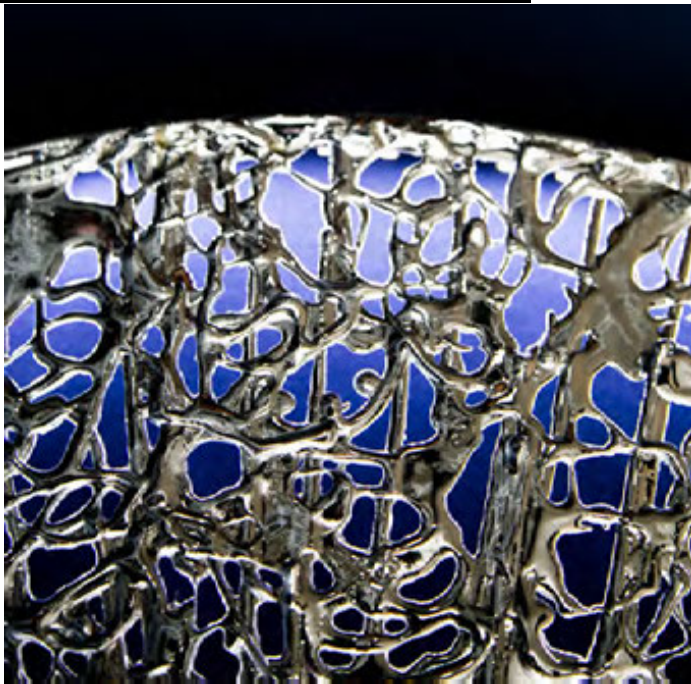

VOLCANO
HE-010
Wall Lamp

Bulb	Power category
1 LED STRIP	71 w. / 2750 lm.
	Weight / Volume
	7 Kg. - 0,06 m3

Volcano is an exquisite creation made using a technique known as lost wax casting. This method of casting brass has been used for centuries and provides extremely clear and precise detail.

At the foundry we pour molten brass as if it were lava from a volcano. This runs randomly, forming an intricate network of layers that cover the surface leaving irregular shaped gaps through which light can pass.

An LED strip runs around the inner edge and allows light to emanate through the gaps and the brightness of the highly polished chrome metal finish is highlighted to create an almost magical feel.

This item is available in customised form on request.