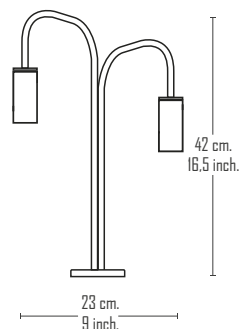

TUBES /T
50008

Tubes /T

Sobremesa
Table Lamp
Ref. 50008

Bombilla
Bulb
2 Bombillas LED
2 LED Bulbs

Categoría de potencia
Power category
2 x 4,5 w / 2 x 450 lm

Temperatura de color
Color temperature
4.000 °K

The Tubes table lamp is composed of two vertical round tubes fixed to a rectangular base.

The piece is made by hand in our workshop, with a satin steel finish.

The light emanates from two clear vertical glass tubes.