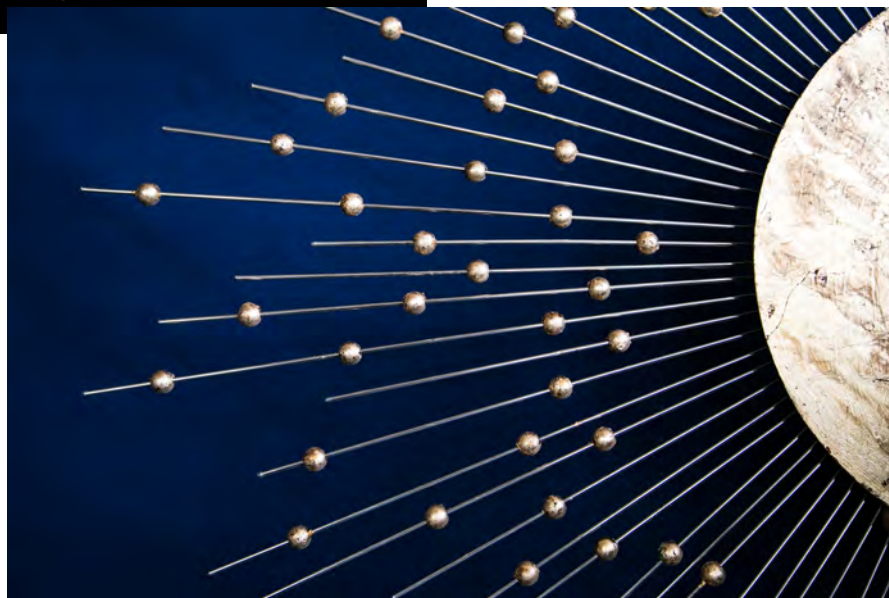

Bulb

1 LED STRIP

Power category

28,8 w. / 1100 lm.

Weight / Volume

15 Kg. - 0,24 m3

SUN

HE-006

Wall Lamp

This elegant wall light design is based around the sun and is reminiscent of how the Inca civilization depicted it in images found from 1200BC.

Delicate sheets of gold leaf are placed by hand with great patience adding an aged finish and texture to the centre piece.

From the centre disc thin chromed rods of varying lengths are distributed around its circumference. The design is further adorned with small gold orbs that are placed randomly along the length of the rods.

Behind the central disc is housed an LED strip that emanates light outwards creating a halo effect.

**This item is available in customised form on request.**

Subject to changes

FW Lighting

The Lighthouse - 37 Wadham Grove - Emersons Green -Bristol - BS1 6 7DX  
info@fw.lighting.com www.fw.lighting.com Tel:07891 919 169