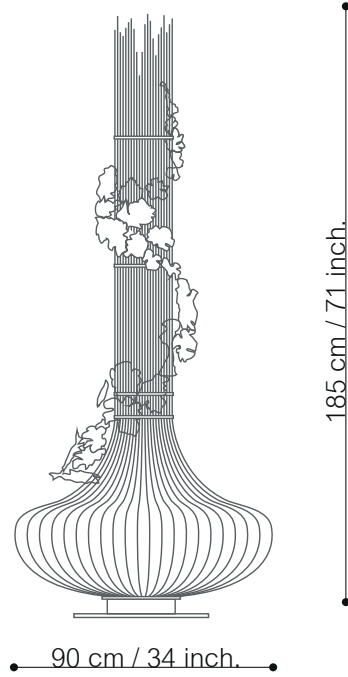

FLOOR LEAVES ONION

HE-018

Floor Lamp

Bulb	Power category	Weight / Volume
1 LED	28,8 w. / 2405 lm.	18 Kg. - 0,84 m3

The Onion floor lamp has vertical and curved bars that form a shell. Adorned with a branch and brass leaves, these are made using lost wax casting, a thousand year old technique used by ancient sculptors to recreate superior fine detailing.

The similarity of the leaves to a natural leaf reaches near perfection since they are small sculptures with maximum detail and realism, all handmade by our artisan sculptors.

The parallelism of the bars and decoration of highly polished gold together with the sculptural leaves is an ornamental feature that highlights the grandeur of the design.