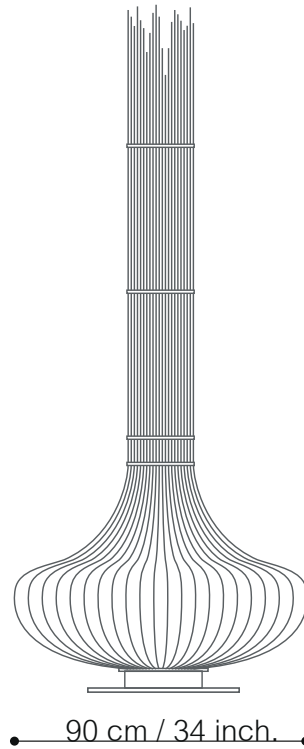

FLOOR ONION

HE-015

Floor Lamp

185 cm / 71 inch.

90 cm / 34 inch.

Bulb
1 LED

Power category
28,8 w. / 2405 lm.

Weight / Volume
12 Kg. - 0,84 m3

Floor lamp based on vertical and curved bars forming a shell.

The grandiosity of the lamp and the parallelism of the bars together with the decoration based on shine nickel, a high polishing process gives this floor lamp a final touch elegance and distinction.