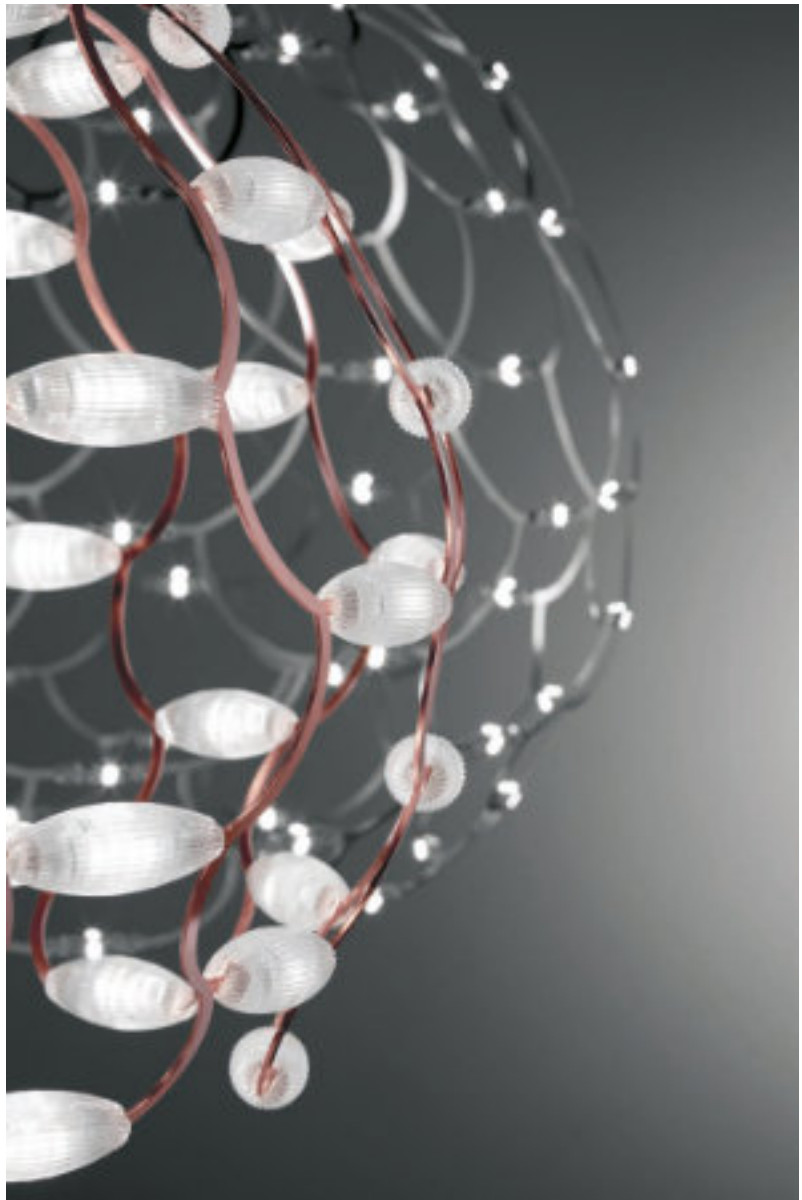

LAMOI

design **Andrea Barra**

LAMOI COLLECTION

Magical collection of LED lamps:
suspension lamps, ceiling lights
and floor lamps.

The metal, an electrical conductor,
is available in three colours
(black nickel, chrome or copper)
and can be used to supply power
to and turn on the 1WLEDmodules.
Available in 2700°K and
3000°K versions.

Dimmable and non-dimmable,
optional cover.