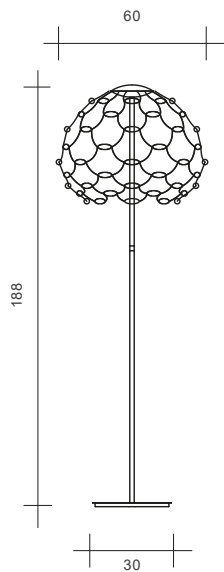

LED 72W - 24V
2700°K / 5400 lumen
3000°K / 5760 lumen

LAMOI Floor lamp

Lampada da terra
Stehleuchte
Lámpara de pie
Напольная лампа

FINISHES / FINITURE / FARBE/ ACABADOS/ ОТДЕЛКИ

- Copper / Rame / Kupfe / Cobre / Медь
- Chrome / Cromo / Chrom / Cromo / Хром
- Black / Nero / Schwarz/ Negro / Чёрный цвет

www.sforzinilluminazione.com

Also available in customised form.

Subject to changes

FW Lighting
The Lighthouse - 37 Wadham Grove - Emersons Green - Bristol - BS16 7DX
info@fw.lighting.com www.fw.lighting.com Tel: 07891 919 169