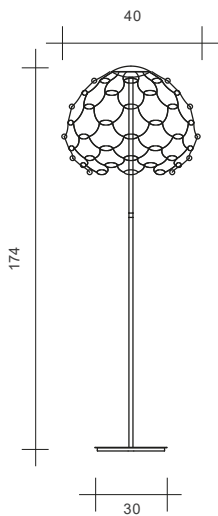

LAMOI

FLOOR LAMP

design Andrea Barra

LAMOI COLLECTION

Magical collection of LED lamps: suspension lamps, ceiling lights and floor lamps.

The metal, an electrical conductor, is available in three colours (black nickel, chrome or copper) and can be used to supply power to and turn on the 1WLEDmodules.

Available in 2700°K and 3000°K versions.

Dimmable and non-dimmable, optional cover.

Picture shows the LAMOI floor lamp with touch dim facility

PRODUCT	FINISHES	°K	CODE	
 <p>LAMOI Floor Ø 40</p>	Chrome <i>Cromo</i> <i>Chrom</i> Cromo Хром	2700 °K	1738.53.2700.D*	
		3000 °K	1738.53.3000.D*	
	Plastic covers,			1738.53.Kit Cover
	Black <i>Nero</i> <i>Schwarz</i> <i>Negro</i> Чёрный цвет	2700 °K	1747.53.2700.D*	
		3000 °K	1747.53.3000.D*	
	Plastic covers,			1747.53.Kit Cover
	Copper <i>Rame</i> <i>Kupfer</i> <i>Cobre</i> Медь	2700 °K	1717.53.2700.D*	
		3000 °K	1717.53.3000.D*	
	Plastic covers,			1717.53.Kit Cover
	 <p>LAMOI Floor Ø 60</p>	Chrome <i>Cromo</i> <i>Chrom</i> Cromo Хром	2700 °K	1738.54.2700.D*
		3000 °K	1738.54.3000.D*	
Plastic covers,			1738.54.Kit Cover	
Black <i>Nero</i> <i>Schwarz</i> <i>Negro</i> Чёрный цвет		2700 °K	1747.54.2700.D*	
		3000 °K	1747.54.3000.D*	
Plastic covers,			1747.54.Kit Cover	
Copper <i>Rame</i> <i>Kupfer</i> <i>Cobre</i> Медь		2700 °K	1717.54.2700.D*	
		3000 °K	1717.54.3000.D*	
Plastic covers,			1717.54.Kit Cover	