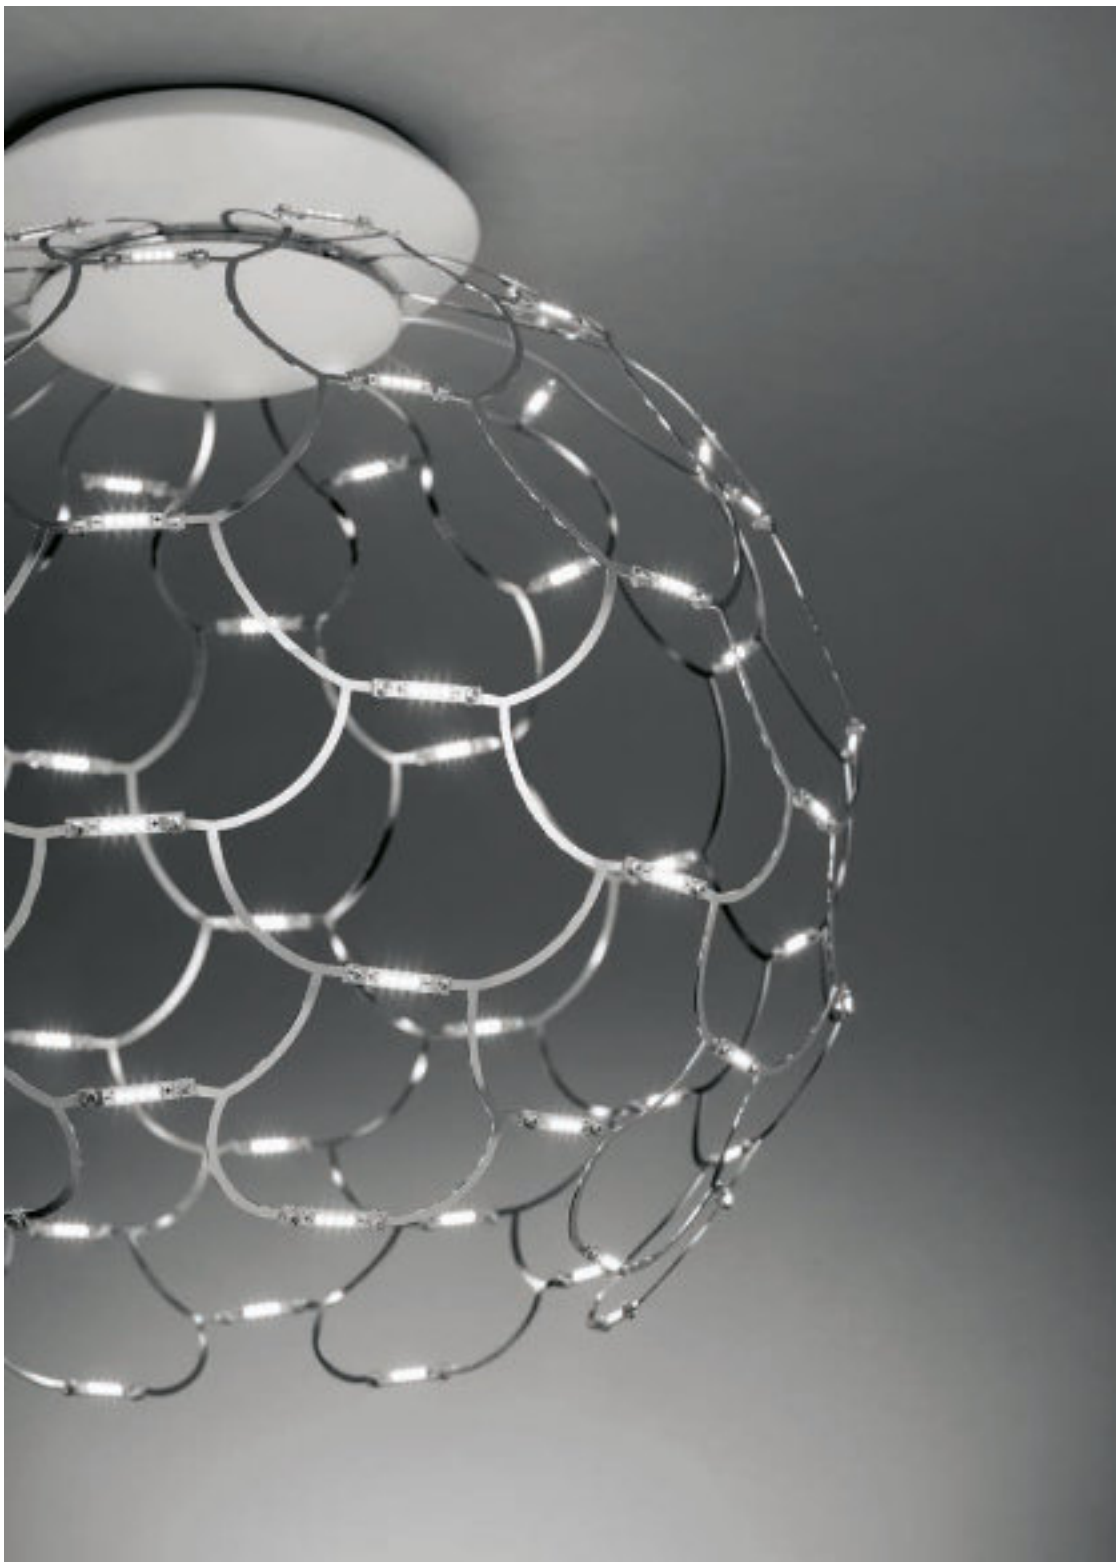

LAMOI CEILING