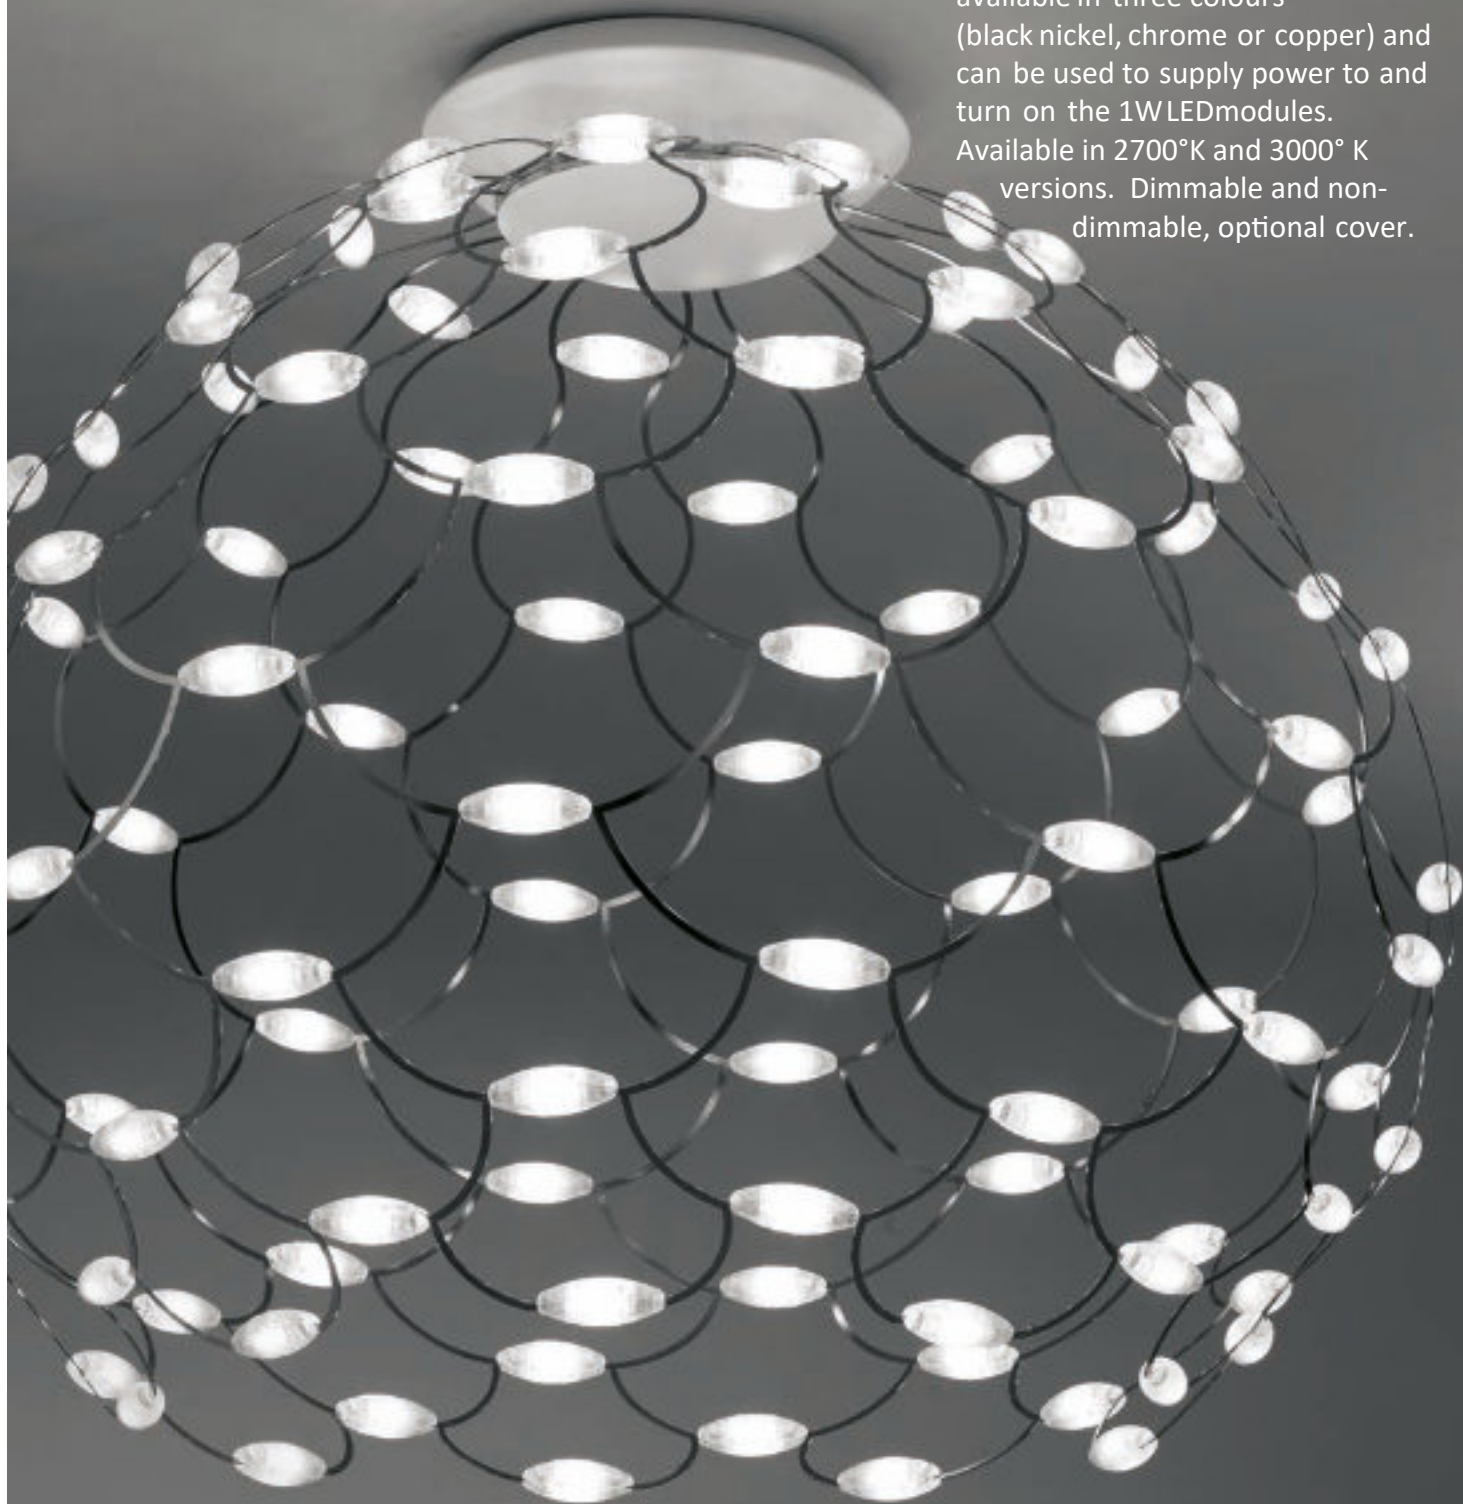

LAMOI

CEILING

design Andrea Barro

LAMOI COLLECTION

Magical collection of LED lamps: suspension lamps, ceiling lights and floor lamps.

The metal, an electrical conductor, is available in three colours (black nickel, chrome or copper) and can be used to supply power to and turn on the 1WLEDmodules.

Available in 2700°K and 3000° K versions. Dimmable and non-dimmable, optional cover.