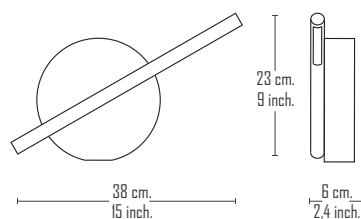

CANON /T
50019

Canon /T

Sobremesa
Table Lamp
Ref. 50019

Bombilla
Bulb
2 G-9 LED

Categoría de potencia
Power category
2 x 3 w / 2 x 300 lm

Temperatura de color
Color temperature
3.000 °K
4.000 °K

The majesty and elegance of marble, custom made to create this exquisite table lamp.

A solid, circular piece of green marble designed to sit vertically.

This is a heavy piece and as such is very thick to provide the stability necessary to achieve the support of the whole.

Accompanying the marble, a satin brass tube crosses the front face inside which, is the LED light source.