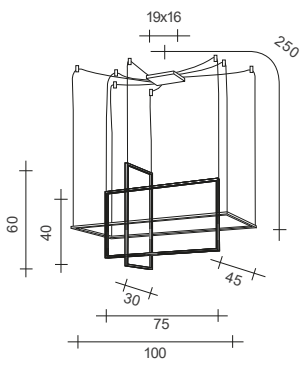

# AREA CEILING

1737.36

LED 60W - 12V  
3000°K  
450 ↑ Lumen  
4050 ↓ Lumen