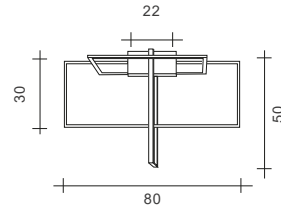

1737.20

LED 42W - 12V
3000°K
315 ↑ Lumen
2835 ↓ Lumen

AREA Ceiling

Lampada da soffitto
Deckenleuchte
Lámpara de techo
Потолочная лампа

FINISHES/ FINITURE / FARBE/ ACABADOS/ ОТДЕЛКИ

- Aluminium / Alluminio / Aluminium
  Aluminio / Алюминий
- Black / Nero / Schwarz
  Negro / Чёрный цвет

PRODUCT	FINISHES	°K	CODE
  AREA Suspension	Aluminium Alluminio Aluminium Aluminio Алюминий	3000 °K	1737.36.ALL
	Black Nero Schwarz Negro Чёрный цвет	3000 °K	1737.36.N
  AREA Ceiling	Aluminium Alluminio Aluminium Aluminio Алюминий	3000 °K	1737.20.ALL
	Black Nero Schwarz Negro Чёрный цвет	3000 °K	1737.20.N

www.sforzinilluminazione.com

This item is available in customised form on request.

Subject to changes

FW Lighting
The Lighthouse - 37 Wadham Grove - Emersons Green - Bristol - BS1 6 7DX
info@fw.lighting.com   www.fw.lighting.com   Tel:07891 919 169