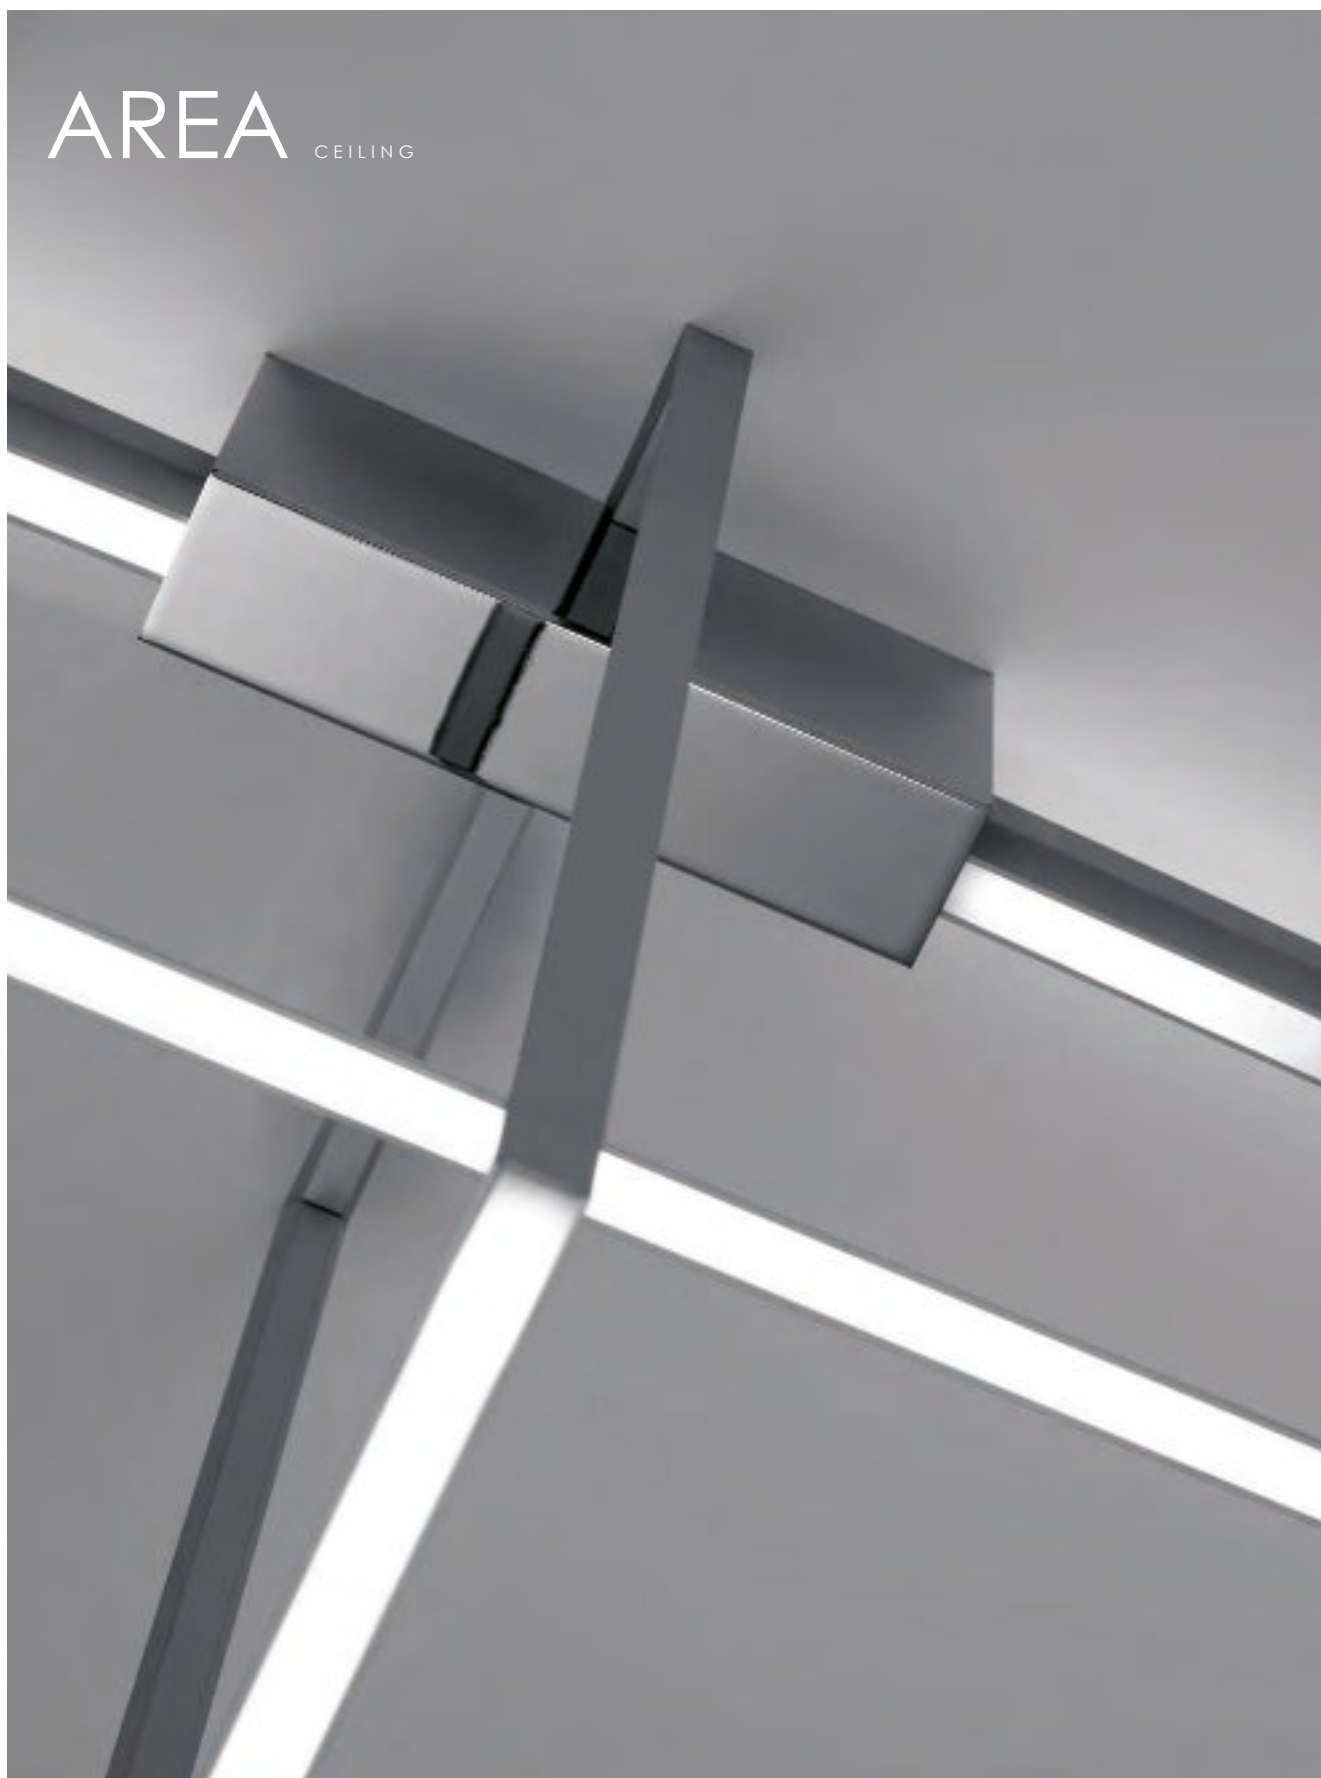

AREA

design Marco Spatti

AREA COLLECTION

Clean lines, simple geometric forms. Area is the ultimate expression of elegance and linearity. Available in matt black or aluminium colours. A frosted shade and 3000°K LED strip create a comfortable and warm environment.

CEILING

AREA CEILING

AREA

SUSPENSION

1737.36

LED 60W - 12V
3000°K
450 ↑ Lumen
4050 ↓ Lumen

AREA Suspension

Lampada a sospensione
Pendelleuchte
Lámpara colgante
Подвесная лампа