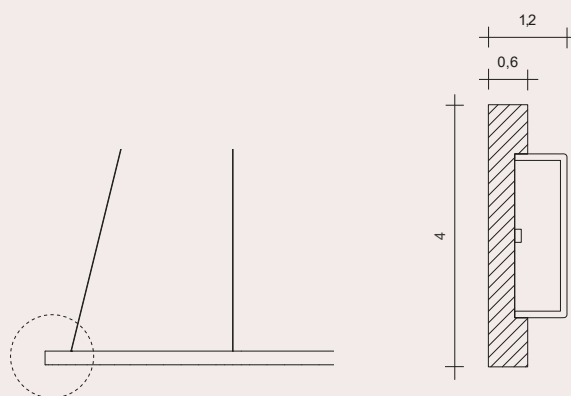

FINISHES / FINITURE / FARBE/ ACABADOS/ ОТДЕЛКИ

- Painted black / Nero Verniciato / Schwarz lackiert
  Negro Pintado / Окрашенный в черный цвет
- Brushed Bronze / Bronzo Spazzolato / Bronze gebürstet
  Bronce cepillado / Брашированная бронза
- Brushed Gold / Oro Spazzolato / Gold gebürstet
  Oro cepillado / Брашированное золото
- Brushed Copper / Rame Spazzolato / Kupfer gebürstet
  Cobre cepillado / Брашированная медь