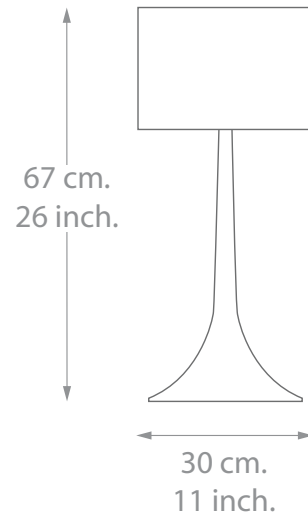

Table Lamp

NEWARK 68
REF. 80138

1 x 60w. 4 Kg
E-27 0,088 m³

Table lamp made of steel formed by a special curved cone at its base that is stylized towards the top, similar to a trumpet.

The finish is in shine nickel, a surface treatment involving manual polishing and re-polishing so that the metal shines in its maximum splendor.