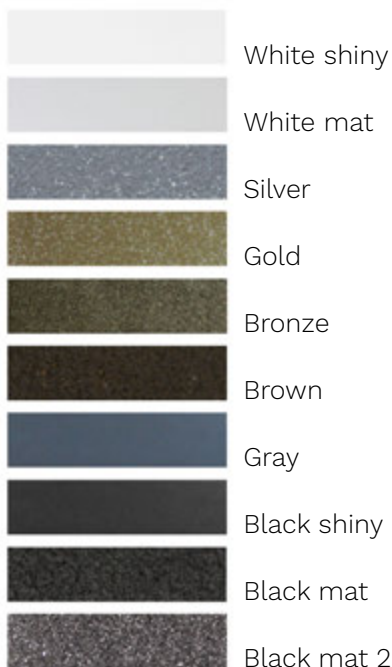

Savvy

FEATURES

Table lamp, metal construction, on/off switch, lampshade in two colors.

MATERIAL

Metal

PRODUCT CODE

Assieme1-how29122019

CLEANING INSTRUCTIONS

Clean with a soft dry cloth only. Do not use polishing agents, water abrasive materials when cleaning. Always switch off the electricity supply before cleaning.

PACKAGE

45 x 45 x 1800

TYPE

Table lamp

RECOMMENDED BULB

1 x GU10

CERTIFICATIONS

CE IP20

EXTRA LARGE CUSTOM SIZES AVAILABLE ON REQUEST

specifications subject to change.

FW Lighting 37 Wadham Grove Emmersons green, Bristol, BS16 7DX T 07891 919169 Info@fw-lighting.com www.fw-lighting.com

Lika svjetlo d.o.o. | smiljansko polje 71/4 53000 Gospić HR | T. +385 53639204 | F. +385 53639243 | info@lika-svjetlo.hr | www.lika-svjetlo.hr