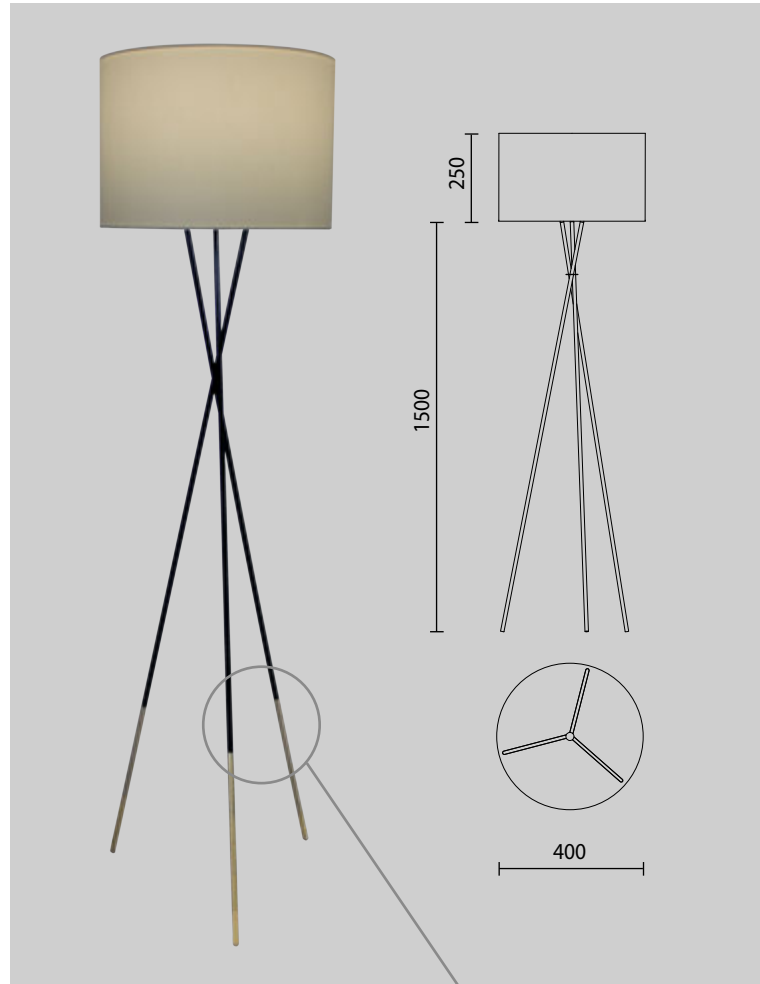

# Savvy floor

**FEATURES**

Floor lamp, metal construction, legs colored in two different colors.

**MATERIAL**

Chinette opaca paired with pvc  
Metal with plastic finish

**PRODUCT CODE**

PTSAVVYFLOOR1750

**CLEANING INSTRUCTIONS**

Clean with a soft dry cloth only. Do not use polishing agents, water abrasive materials when cleaning. Always switch off the electricity supply before cleaning.

**PACKAGE**

45 x 45 x 1800

**TYPE**

Floor lamp

**RECOMMENDED BULB**

1 x E27

**CERTIFICATIONS**

CE IP20

**FABRIC COLORS**

**METAL FINISH**

**EXTRA LARGE CUSTOM SIZES AVAILABLE ON REQUEST**

specifications subject to change.