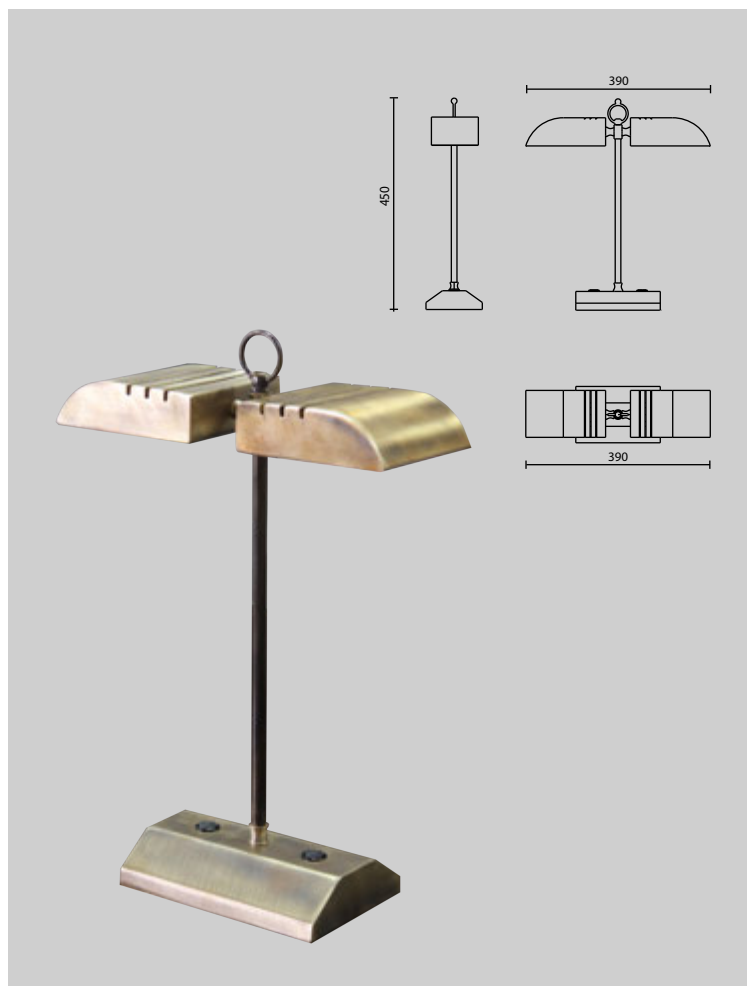

Royal

FEATURES	Art Deco inspired twin lamp desk lamp
MATERIAL	Metal
PRODUCT CODE	LTROYAL450
CLEANING INSTRUCTIONS	Clean with a soft dry cloth only. Do not use polishing agents. Always switch off the electricity supply before cleaning.
PACKAGE	40 X 20 X 50
TYPE	Table lamp
RECOMMENDED BULB	2 x E14
CERTIFICATIONS	CE   IP20 

	White shiny
	White mat
	Silver
	Gold
	Bronze
	Brown
	Gray
	Black shiny
	Black mat
	Black mat 2

EXTRA LARGE CUSTOM SIZES AVAILABLE ON REQUEST

specifications subject to change.

FW Lighting 37 Wadham Grove Emmersons green, Bristol, BS16 7DX T 07891 919169 Info@fw-lighting.com www.fw-lighting.com