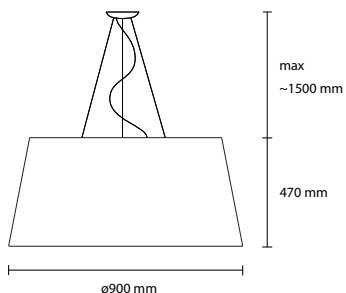

Plizzy

COLOR: P01 white, P02 beige, P04 red, P05 lilac, P06 brown, P07 mint green, P08 black

MATERIAL: Pounge plissé

SP PLIZZY 90
3 E27 42W ALO
1 LED 30W 2800LM 3000K