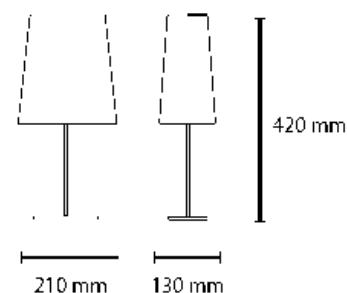

Technical specification sheet

LTPLIZZY

The Plizy collection comprises a combination of pounge fabric which is hand pleated(plisse technique) over a powder coated metal frame. Available as a pendant, wall, table and floor fixture.

Packaging (cm) and weight

Material	Iron, Pounge Fabric
Product code	LTPLIZZY/E14
Type	Table Fixture
Light source	1 x E14 4W LED BULB
Other	CE IP20
Cleaning instructions	Clean with a soft dry cloth only. Do not use polishing agents, water or abrasive materials when cleaning. Always switch off the electricity supply before cleaning.
Color	PONGE PLISSE (100% POLIESTER) * P01 white P02 beige P04 red P05 lilac P06 brown P07 mint green P08 black P09 dark green