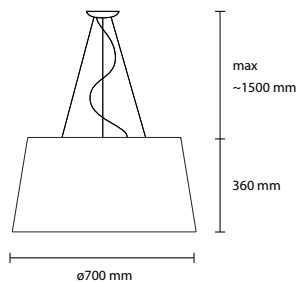

SP PLIZZY 70
3 E27 42W
1 LED 30W 2800LM 3000K