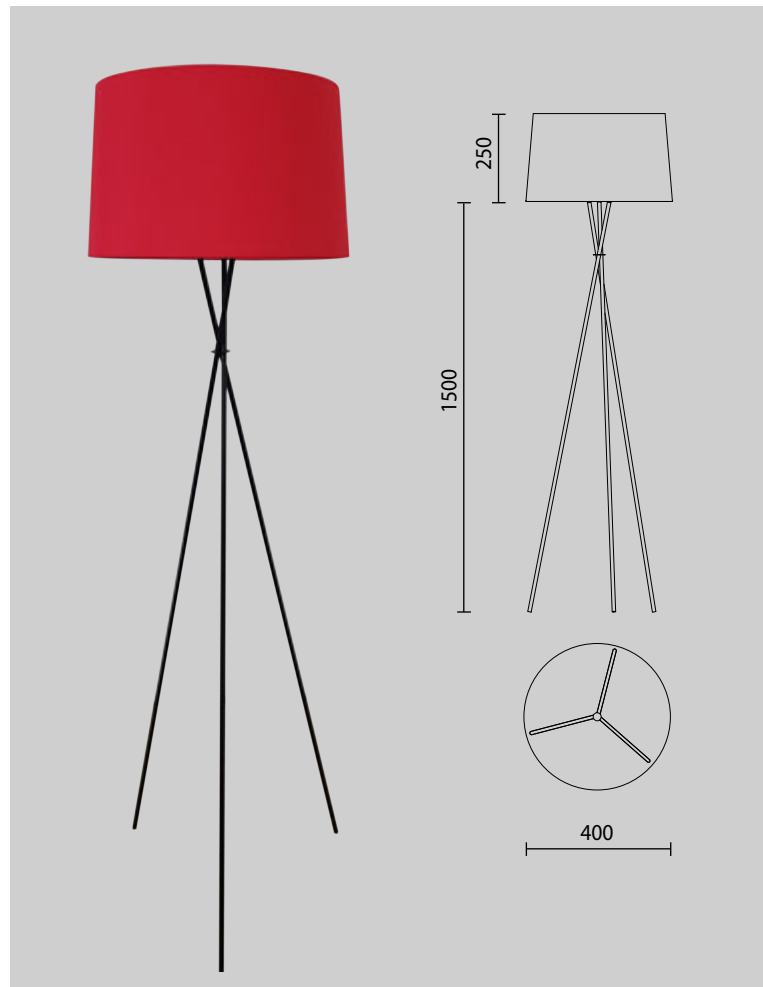

Bella

FEATURES

Floor lamp with iron legs, lampshade made of chintz material

MATERIAL

Chinette opaca paired with pvc
Metal with plastic finish

PRODUCT CODE

Bella

CLEANING INSTRUCTIONS

TYPE

Floor lamp

RECOMMENDED BULB

1 x E27

CERTIFICATIONS

CE IP20

FABRIC COLORS

METAL FINISH