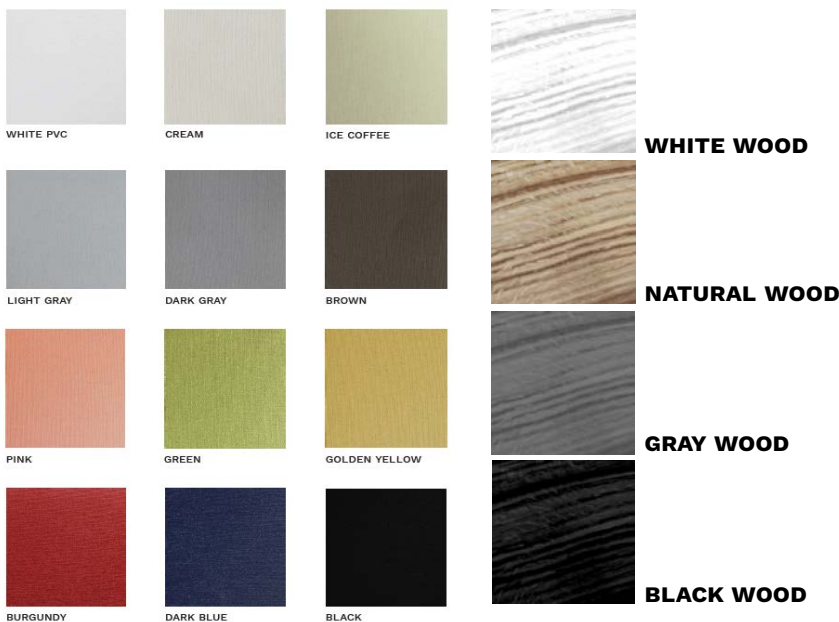

FABRIC COLORS

specifications subject to change.