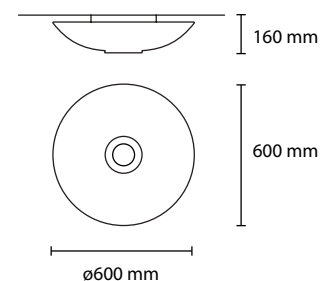

AP UFO 60
2 E27 42W ALO
1 LED 18W 1800LM 3000K

EXTRA LARGE CUSTOM SIZES AVAILABLE ON REQUEST

specifications subject to change.

FW Lighting 37 Wadham Grove Emmersons green, Bristol, BS16 7DX T 07891 919169 Info@fw-lighting.com www.fw-lighting.com

Lika svjetlo d.o.o. | smiljansko polje 71/4 53000 Gospić HR | T. +385 53639204 | F. +385 53639243 | info@lika-svjetlo.hr | www.lika-svjetlo.hr