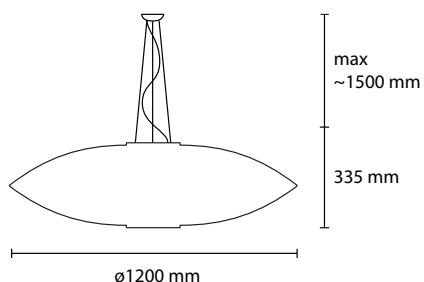

Ufo

COLOR: P01 white, P02 beige, P04 red, P05 lilac, P06 brown, P07 mint green, P08 black

MATERIAL: Pounge plissé

SP UFO 120
3 E27 42W ALO