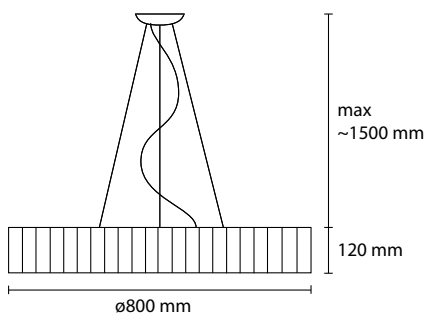

SP DECOR 80
3 E27 42W ALO
1 LED 30W 2800 LM