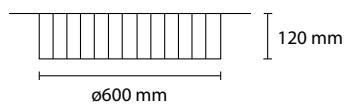

SP DECOR 60
2 E27 42W ALO
1 LED 18W 1800 LM