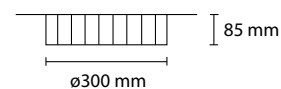

SP DECOR 30
1 E27 35W ALO
1 LED 12W 1200 LM

EXTRA LARGE CUSTOM SIZES AVAILABLE ON REQUEST

specifications subject to change.