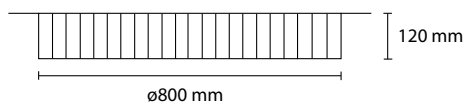

SP DECOR 80
3 E27 42W ALO
1 LED 30W 2800 LM