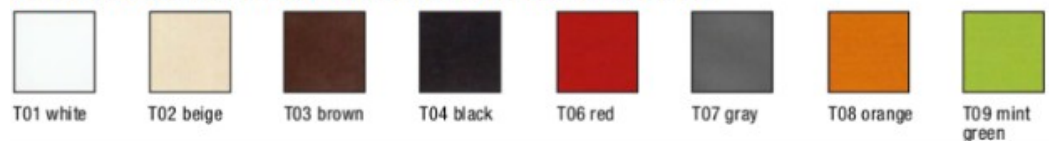

Color

CHINETTE OPACA PAIRED WITH SELF-EXTINGUISHING PVC