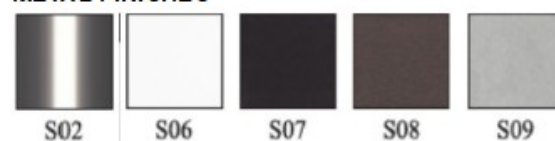

METAL FINISHES

EXTRA LARGE CUSTOM SIZES AVAILABLE ON REQUEST

specifications subject to change.

FW Lighting 37 Wadham Grove Emmersons green, Bristol, BS16 7DX T 07891 919169 Info@fw-lighting.com www.fw-lighting.com

Lika svjetlo d.o.o. | smiljansko polje 71/4 53000 Gospić HR | T. +385 53639204 | F. +385 53639243 | info@lika-svjetlo.hr | www.lika-svjetlo.hr