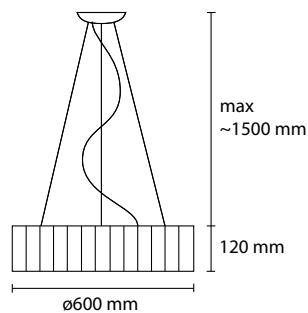

SP DECOR 60
2 E27 42W ALO
1 LED 18W 1800 LM