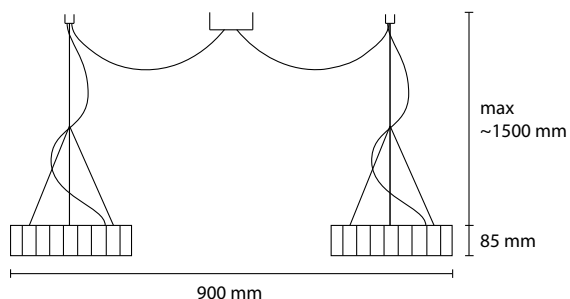

SP DECOR 2 / 30
2 E27 35W ALO
2 LED 12W 1200 LM