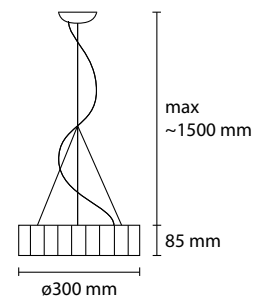

SP DECOR 30
1 E27 35W ALO
1 LED 12W 1200 LM