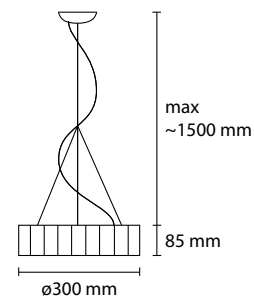

SP DECOR 30
1 E27 35W ALO
1 LED 12W 1200 LM