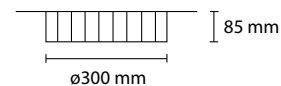

SP DECOR 30
1 E27 35W ALO
1 LED 12W 1200 LM

EXTRA LARGE CUSTOM SIZES AVAILABLE ON REQUEST

specifications subject to change.