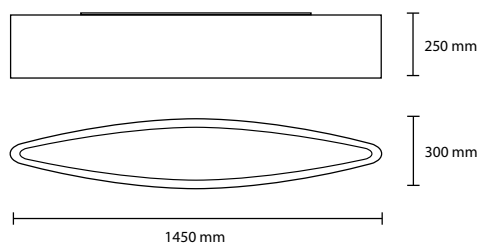

PL ELI 145
4 E27 42W ALO