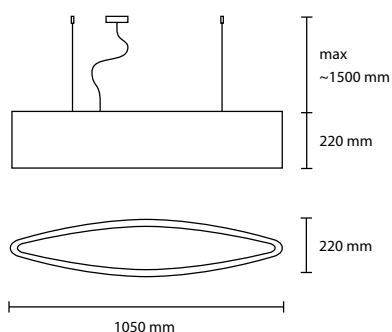

P07 mint  
green

P08 black

P09 dark  
green

specifications subject to change.

COLOR: P01 white, P02 beige, P04 red, P05 lilac, P06 brown, P07 mint green

MATERIAL: Pounge plissé

**SP ELI 145**  
4 E27 42W ALO