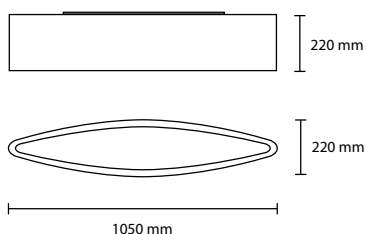

PL ELI 105
3 E27 42W ALO