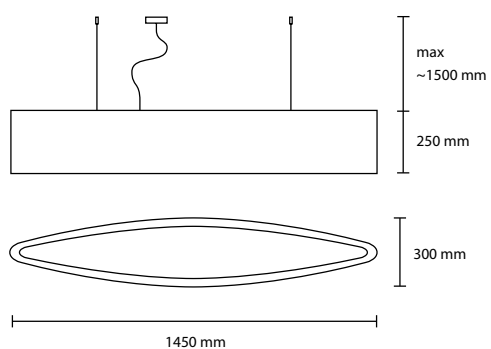

COLOR: P01 white, P02 beige, P04 red, P05 lilac, P06 brown, P07 mint green

MATERIAL: Pounge plissé

SP ELI 145
4 E27 42W ALO