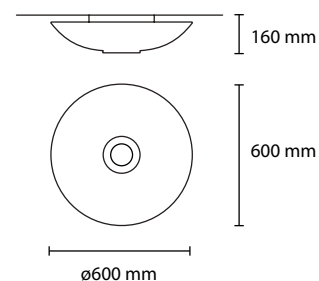

AP UFO 60
2 E27 42W ALO
1 LED 18W 1800LM 3000K

EXTRA LARGE CUSTOM SIZES AVAILABLE ON REQUEST

specifications subject to change.

FW Lighting 37 Wadham Grove Emmersons green, Bristol, BS16 7DX T 07891 919169 Info@fw-lighting.com www.fw-lighting.com

Lika svjetlo d.o.o. | smiljansko polje 71/4 53000 Gospić HR | T. +385 53639204 | F. +385 53639243 | info@lika-svjetlo.hr | www.lika-svjetlo.hr