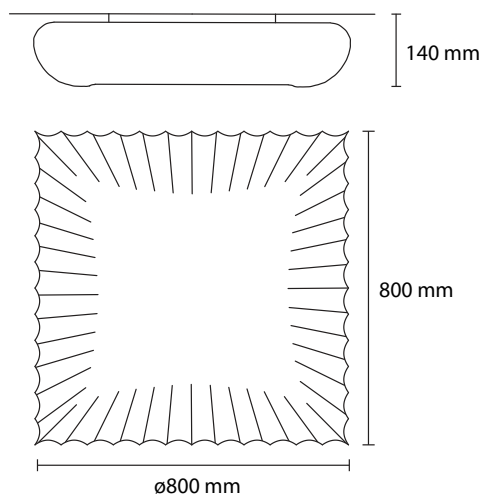

AP THU80

PL THU80

The Thu collection is a combination of a fine stretchable fabric that is fitted over a powder coated metal frame.

Material	Iron, stretchable fabric
Product code	PLTHU80/E27 PLTHU80/LED
Type	Ceiling Fixture
Light source	3 x E27 8W LED BULB 1 LED 30W 2800lm 3000K ON/OFF
ther	CE IP20
Cleaning instructions	Clean with a soft dry cloth only. Do not use polishing agents, water or abrasive materials when cleaning. Always switch off the electricity supply before cleaning.
Color	ELASTIC CLOTH (67% POLYAMIDE, 33% ELASTAN)  M01 white M02 beige

Thu

COLOR: M01 white, M02 beige

MATERIAL: Elastic cloth (polyamide-elastan)

PL THU 80
3 E27 42W ALO
1 LED 30W 2800LM 3000K

PL THU 60
2 E27 42W ALO
1 LED 18W 1800LM 3000K

EXTRA LARGE CUSTOM SIZES AVAILABLE ON REQUEST