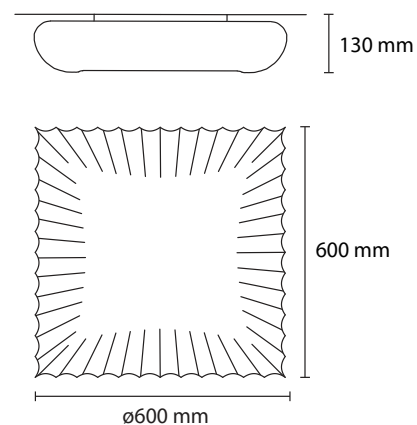

AP THU80

PL THU80

The Thu collection is a combination of a fine stretchable fabric that is fitted over a powder coated metal frame.

Material	Iron, stretchable fabric
Product code	PLTHU80/E27 PLTHU80/LED
Type	Ceiling Fixture
Light source	3 x E27 8W LED BULB 1 LED 30W 2800lm 3000K ON/OFF
ther	CE IP20
Cleaning instructions	Clean with a soft dry cloth only. Do not use polishing agents, water or abrasive materials when cleaning. Always switch off the electricity supply before cleaning.
Color	ELASTIC CLOTH (67% POLYAMIDE, 33% ELASTAN)  M01 white M02 beige

Thu

COLOR: M01 white, M02 beige

MATERIAL: Elastic cloth (polyamide-elastan)

PL THU 80
3 E27 42W ALO
1 LED 30W 2800LM 3000K

PL THU 60
2 E27 42W ALO
1 LED 18W 1800LM 3000K

EXTRA LARGE CUSTOM SIZES AVAILABLE ON REQUEST