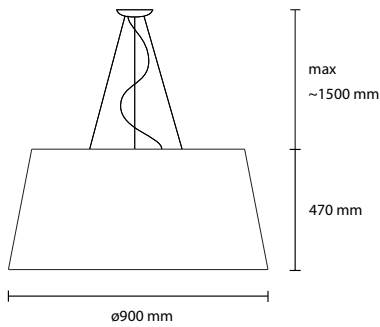

Plizzy

COLOR: P01 white, P02 beige, P04 red, P05 lilac, P06 brown, P07 mint green, P08 black

MATERIAL: Pounge plissé

SP PLIZZY 90
3 E27 42W ALO
1 LED 30W 2800LM 3000K