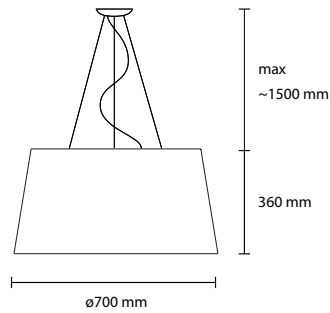

SP PLIZZY 70
3 E27 42W
1 LED 30W 2800LM 3000K