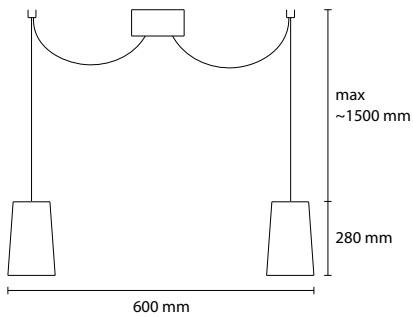

SP PLIZZY 2 / 18
2 E14 28W ALO