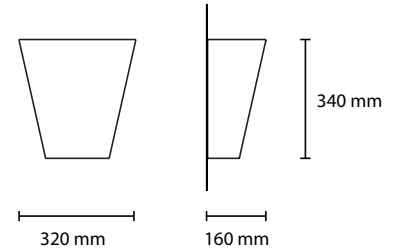

AP GOOD 32
1 E27 42W ALO