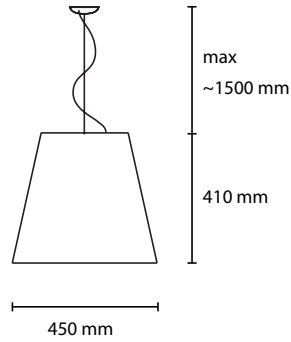

EXTRA LARGE CUSTOM SIZES AVAILABLE ON REQUEST

specifications subject to change.

Goodlife

COLOR: V02 beige, V03 lilac, V04 red, V05 black, V06 brown

MATERIAL: Siena veil (100% nailon)

PL GOOD 70
2 E27 42W ALO
1 LED 18W 1800LM 3000K

SP GOOD 45
1 E27 42W ALO

AP GOOD 32
1 E27 42W ALO

PT GOOD 180
1 E27 42W ALO

LT GOOD 70
1 E27 42W ALO

LT GOOD 40
1 E14 28W ALO

EXTRA LARGE CUSTOM SIZES AVAILABLE ON REQUEST

specifications subject to change.

FW Lighting 37 Wadham Grove Emmersons green, Bristol, BS16 7DX T 07891 919169 Info@fw-lighting.com www.fw-lighting.com