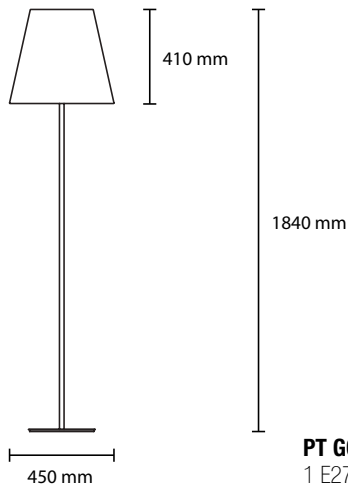

EXTRA LARGE CUSTOM SIZES AVAILABLE ON REQUEST

specifications subject to change.

Goodlife

COLOR: V02 beige, V03 lilac, V04 red, V05 black, V06 brown

MATERIAL: Siena veil (100% nailon)

PL GOOD 70
2 E27 42W ALO
1 LED 18W 1800LM 3000K

SP GOOD 45
1 E27 42W ALO

AP GOOD 32
1 E27 42W ALO

PT GOOD 180
1 E27 42W ALO

LT GOOD 70
1 E27 42W ALO

LT GOOD 40
1 E14 28W ALO

EXTRA LARGE CUSTOM SIZES AVAILABLE ON REQUEST

specifications subject to change.

FW Lighting 37 Wadham Grove Emmersons green, Bristol, BS16 7DX T 07891 919169 Info@fw-lighting.com www.fw-lighting.com