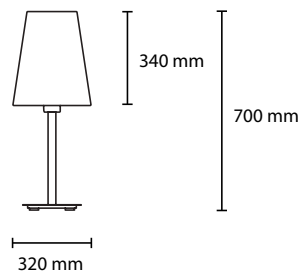

EXTRA LARGE CUSTOM SIZES AVAILABLE ON REQUEST

specifications subject to change.

Goodlife

COLOR: V02 beige, V03 lilac, V04 red, V05 black, V06 brown

MATERIAL: Siena veil (100% nailon)

PL GOOD 70
2 E27 42W ALO
1 LED 18W 1800LM 3000K

SP GOOD 45
1 E27 42W ALO

AP GOOD 32
1 E27 42W ALO

PT GOOD 180
1 E27 42W ALO

LT GOOD 70
1 E27 42W ALO

LT GOOD 40
1 E14 28W ALO

EXTRA LARGE CUSTOM SIZES AVAILABLE ON REQUEST

specifications subject to change.

FW Lighting 37 Wadham Grove Emmersons green, Bristol, BS16 7DX T 07891 919169 Info@fw-lighting.com www.fw-lighting.com