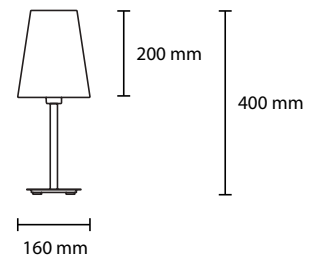

SP GOOD 45
1 E27 42W ALO

AP GOOD 32
1 E27 42W ALO

PT GOOD 180
1 E27 42W ALO

LT GOOD 70
1 E27 42W ALO

LT GOOD 40
1 E14 28W ALO

EXTRA LARGE CUSTOM SIZES AVAILABLE ON REQUEST

specifications subject to change.

FW Lighting 37 Wadham Grove Emmersons green, Bristol, BS16 7DX T 07891 919169 Info@fw-lighting.com www.fw-lighting.com