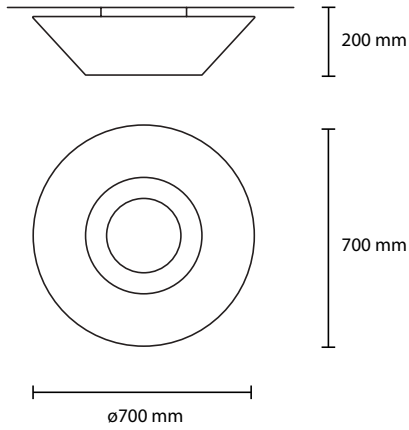

Packaging (cm) and weight

Material	Iron, Siena Veil Fabric
Product code	AP GOOD 32
Type	Floor Fixture
Light source	1 x E27 8W LED BULB
Other	CE IP20
Cleaning instructions	Clean with a soft dry cloth only. Do not use polishing agents, water or abrasive materials when cleaning. Always switch off the electricity supply before cleaning.
Color	<p>POUNGE PLISSÉ (100% POLIESTER) *</p> <p>P01 white P02 beige P04 red P05 lilac P06 brown P07 mint green P08 black P09 dark green</p>

EXTRA LARGE CUSTOM SIZES AVAILABLE ON REQUEST

specifications subject to change.

Goodlife

COLOR: V02 beige, V03 lilac, V04 red, V05 black, V06 brown

MATERIAL: Siena veil (100% nailon)

PL GOOD 70
2 E27 42W ALO
1 LED 18W 1800LM 3000K