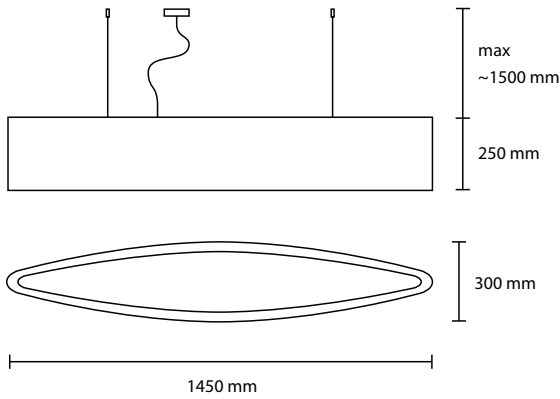

P06 brown

P07 mint
green

P08 black

P09 dark
green

specifications subject to change.

COLOR: P01 white, P02 beige, P04 red, P05 lilac, P06 brown, P07 mint green

MATERIAL: Pounge plissé

SP ELI 145
4 E27 42W ALO