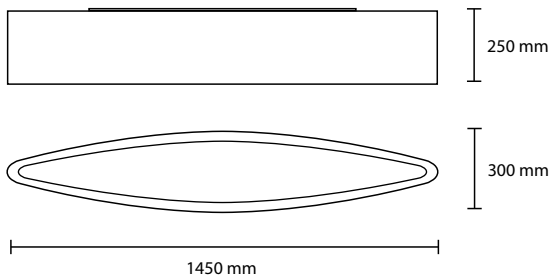

P06 brown

P07 mint
green

P08 black

P09 dark
green

specifications subject to change.

COLOR: P01 white, P02 beige, P04 red, P05 lilac, P06 brown, P07 mint green

MATERIAL: Pounge plissé

SP ELI 145
4 E27 42W ALO