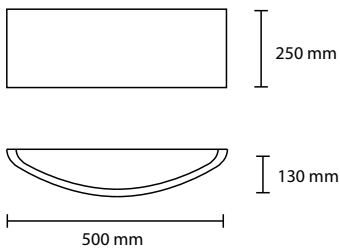

AP ELI 50
2 E27 42W ALO