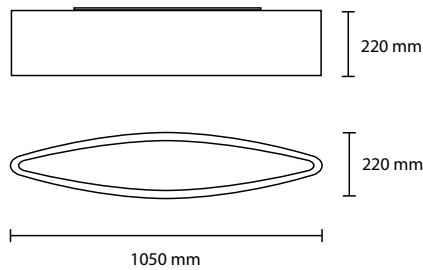

PL ELI 105
3 E27 42W ALO