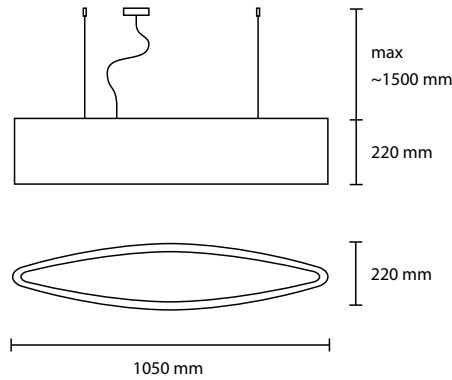

SP ELI 105
3 E27 42W ALO