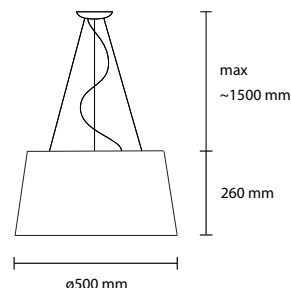

SP PLIZZY 50
2 E27 42W ALO
1 LED 18W 1800LM 3000K