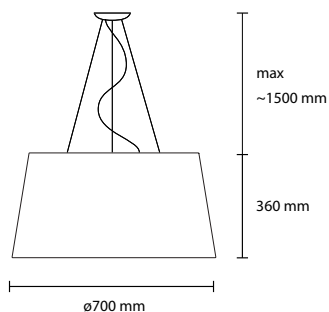

P07 mint
green

P08 black

P09 dark
green

specifications subject to change.

Plizzy

COLOR: P01 white, P02 beige, P04 red, P05 lilac, P06 brown, P07 mint green, P08 black

MATERIAL: Pounge plissé

SP PLIZZY 90
3 E27 42W ALO
1 LED 30W 2800LM 3000K