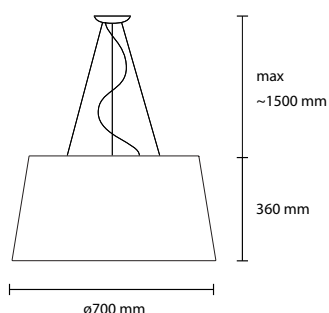

P07 mint
green

P08 black

P09 dark
green

specifications subject to change.

Plizzy

COLOR: P01 white, P02 beige, P04 red, P05 lilac, P06 brown, P07 mint green, P08 black

MATERIAL: Pounge plissé

SP PLIZZY 90
3 E27 42W ALO
1 LED 30W 2800LM 3000K