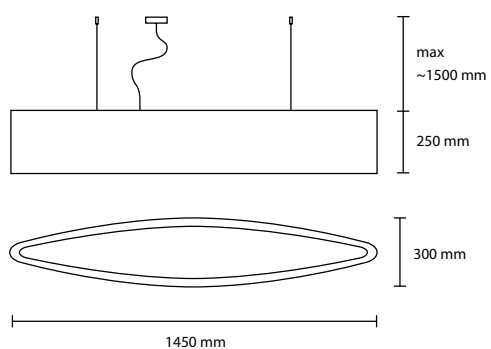

P06 brown

P07 mint
green

P08 black

P09 dark
green

specifications subject to change.

COLOR: P01 white, P02 beige, P04 red, P05 lilac, P06 brown, P07 mint green

MATERIAL: Pounge plissé

SP ELI 145
4 E27 42W ALO