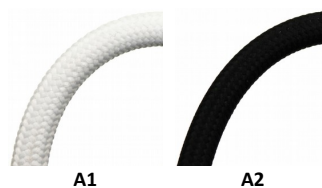

STEEL FINISH

steel finish, customization on request.

CABLE COLORS

Fabric cable colors, customization on request.

PACKAGING AND WEIGHT

1 box 19cm x 19cm x 35cm 3kg

TYPE

Table lamp

RECOMMENDED LAMP

1 X G9 4W LED 2700K-3000K

CERTIFICATIONS

CE IP20

EXTRA LARGE CUSTOM SIZES AVAILABLE ON REQUEST

specifications subject to change.