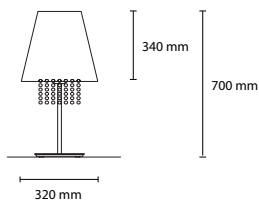

LT BROLLO 70
1 E27 42W ALO