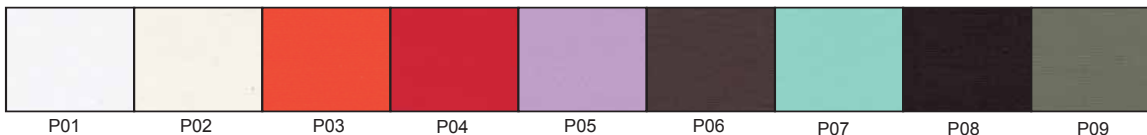

COLOUR:

EXTRA LARGE CUSTOM SIZES AVAILABLE ON REQUEST

specifications subject to change.