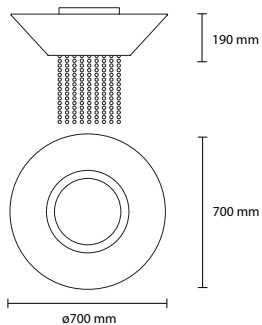

DIMENSION:

BULBS:

- 1xE14 28W
HSGSP/C/UB-28-230-E14
Halogen eco
Energy efficiency class: C
possibility 'of using an alternative:
- 1xE14 7W
FBT-7/25/1B-220-240-E14
Esaving
Energy efficiency class: A

LT-BROLLO-40

DESCRIPTION:

Table lamp with shade finished in plisse' pouge.
Closing in methacrylate opal with crystals.
Body lamp painted white.
Tube and base chromate.
Trasparent power cable.

CODE:

DIMENSION:

BULBS:

- 1xE27 42W
HSGSA/C/UB-42-230-E27
Halogen eco
Energy efficiency class: C
possibility 'of using an alternative:
- 1xE27 11W
FBT-11/25/1B-220/240-E27
Esaving
Energy efficiency class: A

COLOUR:

EXTRA LARGE CUSTOM SIZES AVAILABLE ON REQUEST

specifications subject to change.

Brollo

COLOR: P01 white, P02 beige, P04 red, P05 lilac, P06 brown, P07 mint green, P08 black
MATERIAL: Pounge plissé