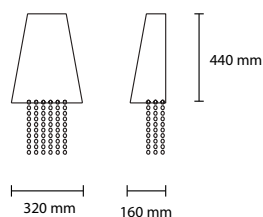

DESCRIPTION:

Table lamp with shade finished in plisse' pouge.
Closing in methacrylate opal with crystals.
Body lamp painted white.
Tube and base chromate.
Trasparent power cable.

CODE:

DIMENSION:

BULBS:

- 1xE27 42W
HSGSA/C/UB-42-230-E27
Halogen eco
Energy efficiency class: C
possibility 'of using an alternative:
- 1xE27 11W
FBT-11/25/1B-220/240-E27
Esaving
Energy efficiency class: A

PL BROLLO 70
2 E27 42W ALO
1 LED 18W 1800LM 3000K

LT BROLLO 70
1 E27 42W ALO

LT BROLLO 40
1 E14 28W ALO

PT BROLLO 180
1 E27 42W ALO

AP BOLLO 32
1 E27 42W ALO

EXTRA LARGE CUSTOM SIZES AVAILABLE ON REQUEST

specifications subject to change.