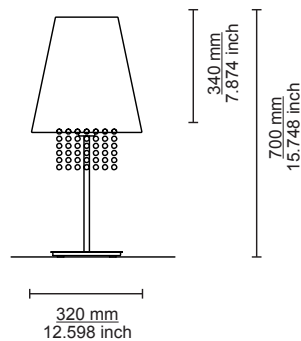

DIMENSION:

BULBS:

- 1xE14 28W
HSGSP/C/UB-28-230-E14
Halogen eco
Energy efficiency class: C
possibility 'of using an alternative:
- 1xE14 7W
FBT-7/25/1B-220-240-E14
Esaving
Energy efficiency class: A

LT-BROLLO-40

DESCRIPTION:

Table lamp with shade finished in plisse' pouge.
Closing in methacrylate opal with crystals.
Body lamp painted white.
Tube and base chromate.
Trasparent power cable.

CODE:

DIMENSION:

BULBS:

- 1xE27 42W
HSGSA/C/UB-42-230-E27
Halogen eco
Energy efficiency class: C
possibility 'of using an alternative:
- 1xE27 11W
FBT-11/25/1B-220/240-E27
Esaving
Energy efficiency class: A