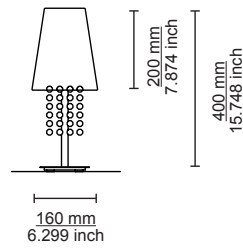

DIMENSION:

BULBS:

- 1xE14 28W
HSGSP/C/UB-28-230-E14
Halogen eco
Energy efficiency class: C
possibility 'of using an alternative:
- 1xE14 7W
FBT-7/25/1B-220-240-E14
Esaving
Energy efficiency class: A

LT-BROLLO-40

DESCRIPTION:

Table lamp with shade finished in plisse' pouge.
Closing in methacrylate opal with crystals.
Body lamp painted white.
Tube and base chromate.
Trasparent power cable.

CODE:

DIMENSION:

BULBS:

- 1xE27 42W
HSGSA/C/UB-42-230-E27
Halogen eco
Energy efficiency class: C
possibility 'of using an alternative:
- 1xE27 11W
FBT-11/25/1B-220/240-E27
Esaving
Energy efficiency class: A