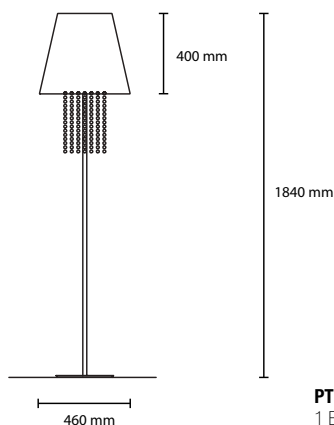

PT BROLLO 180
1 E27 42W ALO