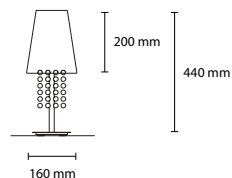

LT BROLLO 40
1 E14 28W ALO